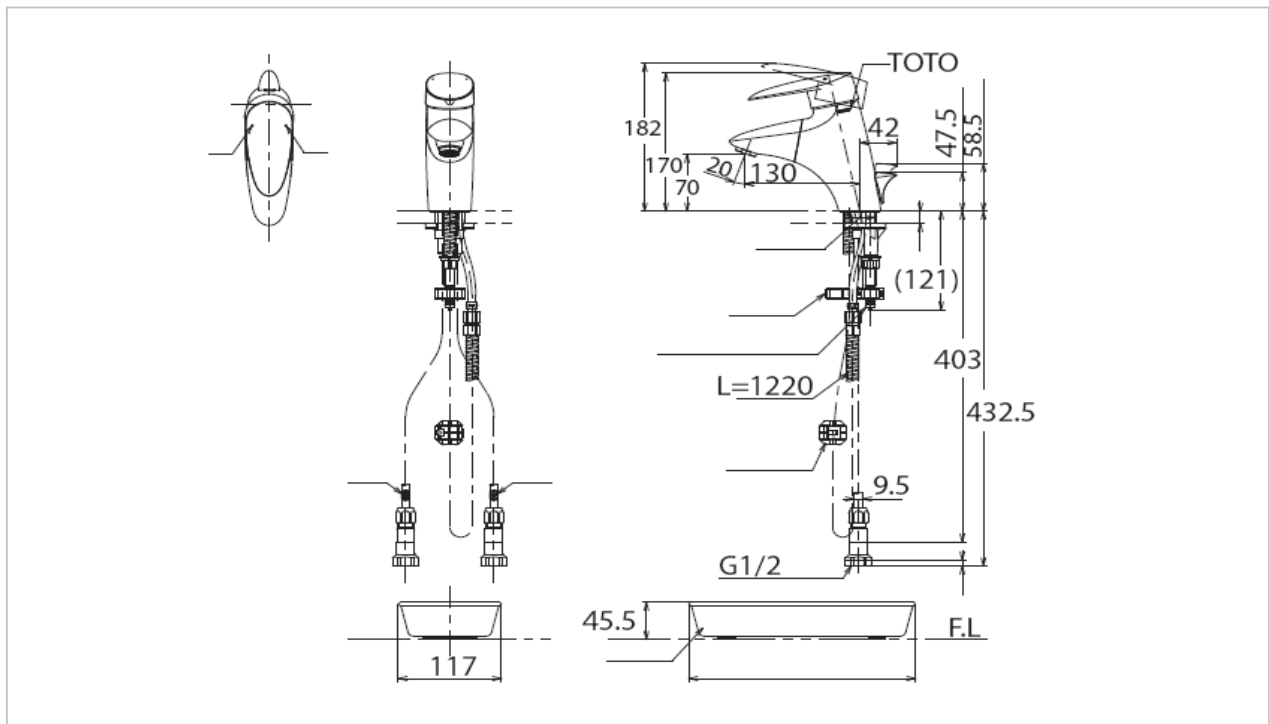

TOTO

FAUCET&SHOWER

TLNW32A

"New Wave" Faucet

Product Features

Pull-Out Single Lever Lavatory Faucet Mixer with Pop-up Rod
TLNW31A
(without Pull_Out Function)

Suggestion Fittings & Parts

Remark : We reserve the right to change some parts for suitability.