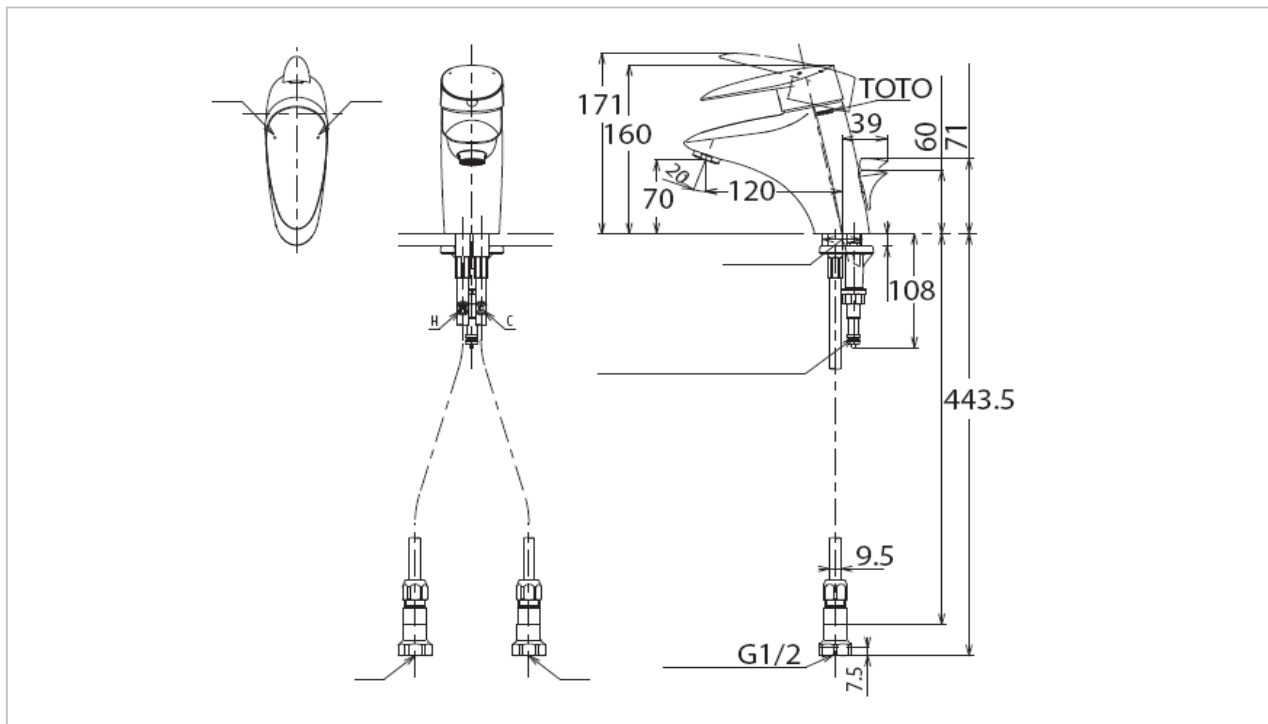

TOTO

FAUCET&SHOWER

TLNW31B

"New Wave" Faucet

Product Features

Single Lever Lavatory Faucet Mixer
with Pop-up Rod

Suggestion Fittings & Parts

Remark : We reserve the right to change some parts for suitability.