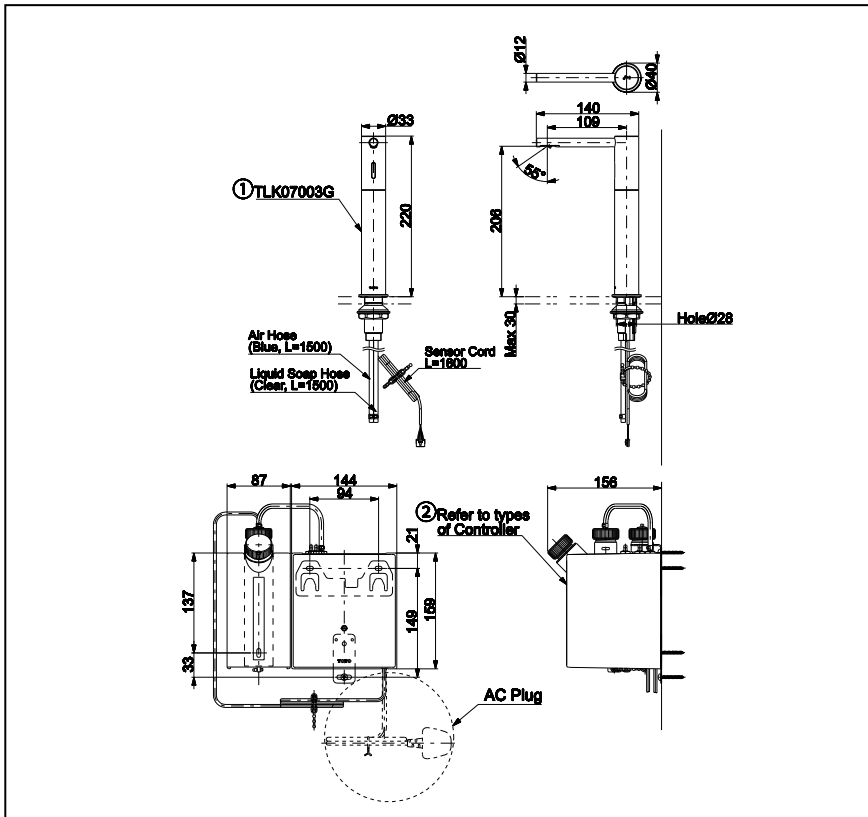

Note

- Recommend to use TOTO soap

Remarks: Please consult TOTO sales representative for detail.