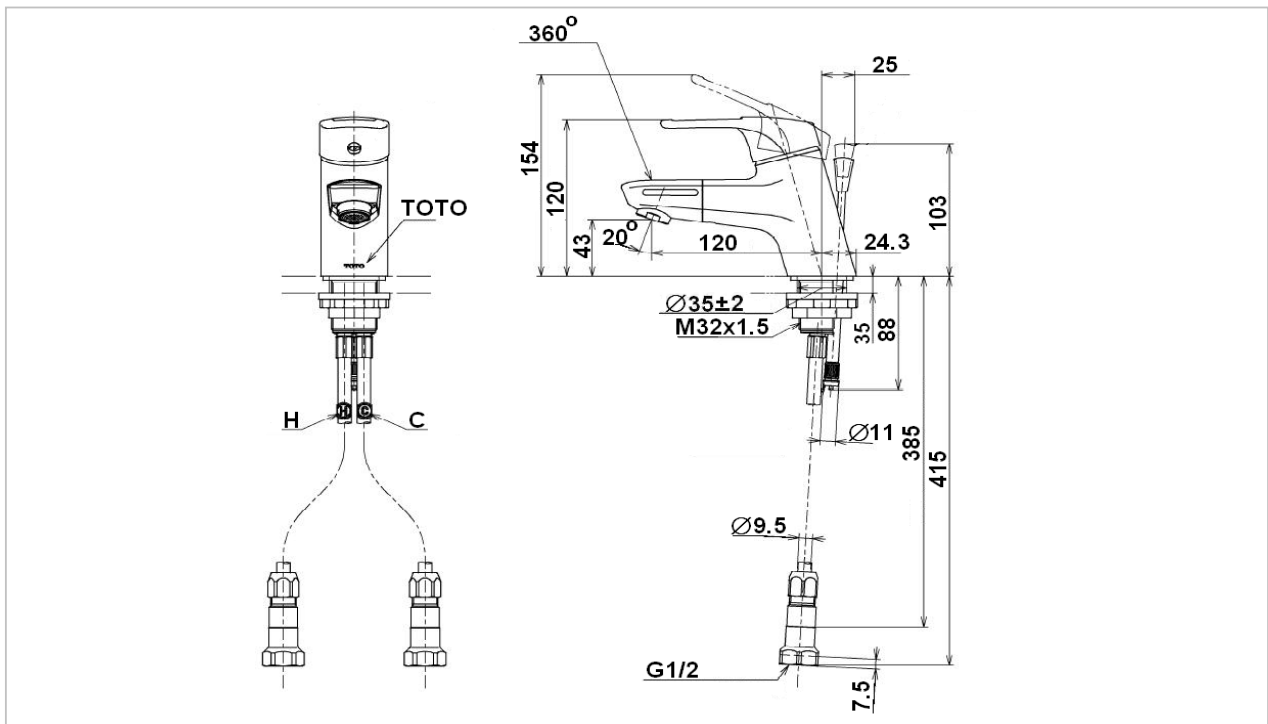

### Product Features

Single Lever Lavatory Faucet with Turn Spout  
**TLHG31**  
(without Turn Spout)