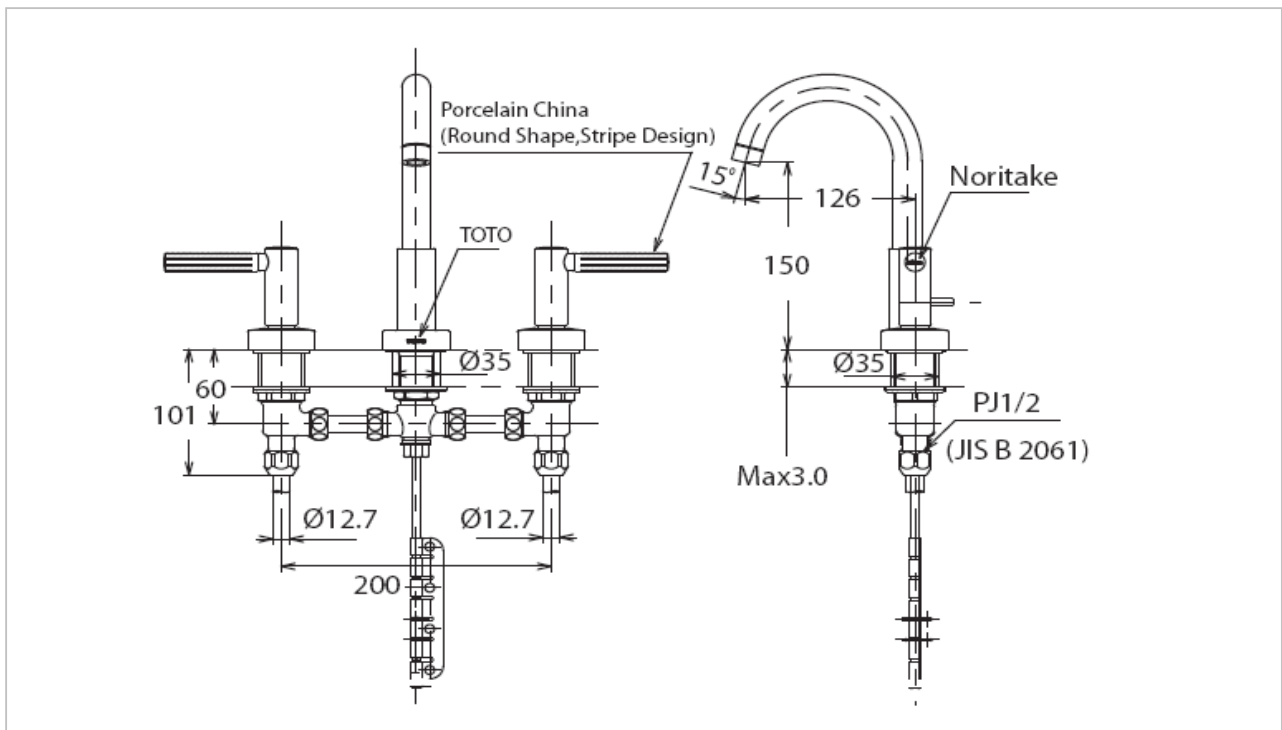

TOTO

FAUCET&SHOWER

TLH22S2V6

"Stripe" Porcelain Handle

Product Features

8" Lavatory Faucet with Pop-up Rod

Suggestion Fittings & Parts

Remark : We reserve the right to change some parts for suitability.