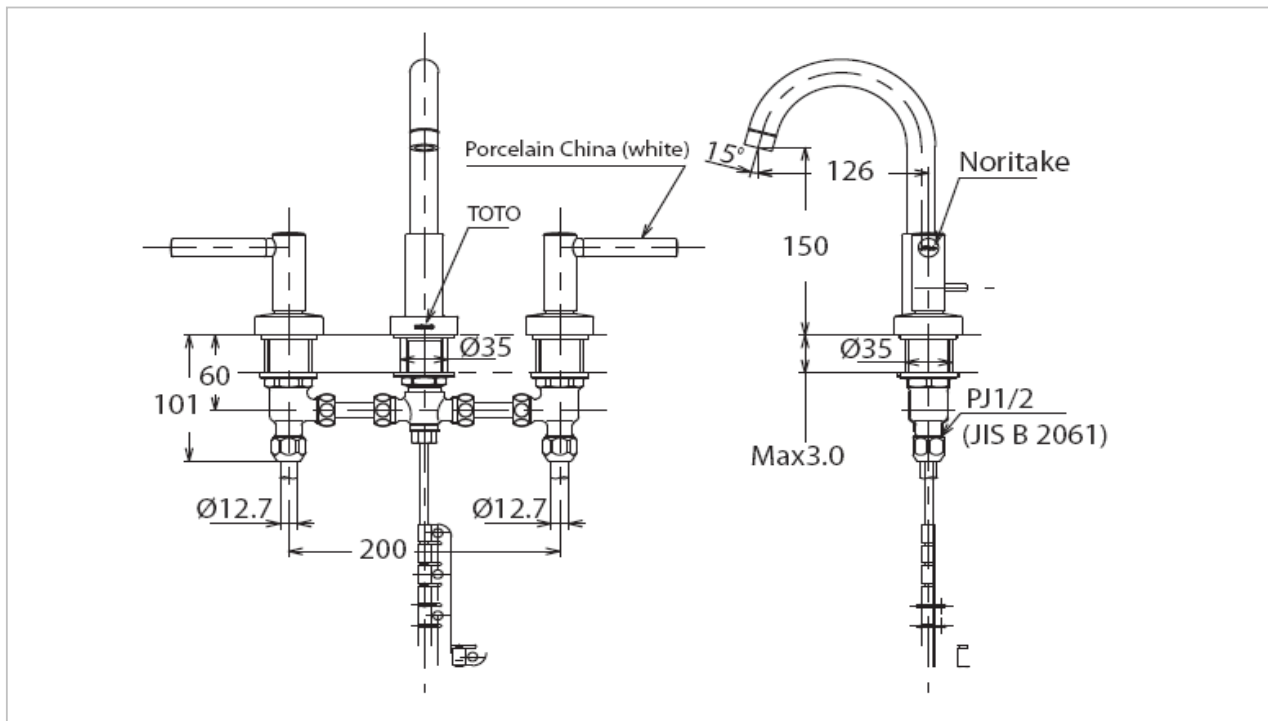

TOTO

FAUCET&SHOWER

TLH2S2V5

"Simple" Porcelain Handle

Product Features

8" Lavatory Faucet with Pop-up Rod

Suggestion Fittings & Parts

Remark : We reserve the right to change some parts for suitability.