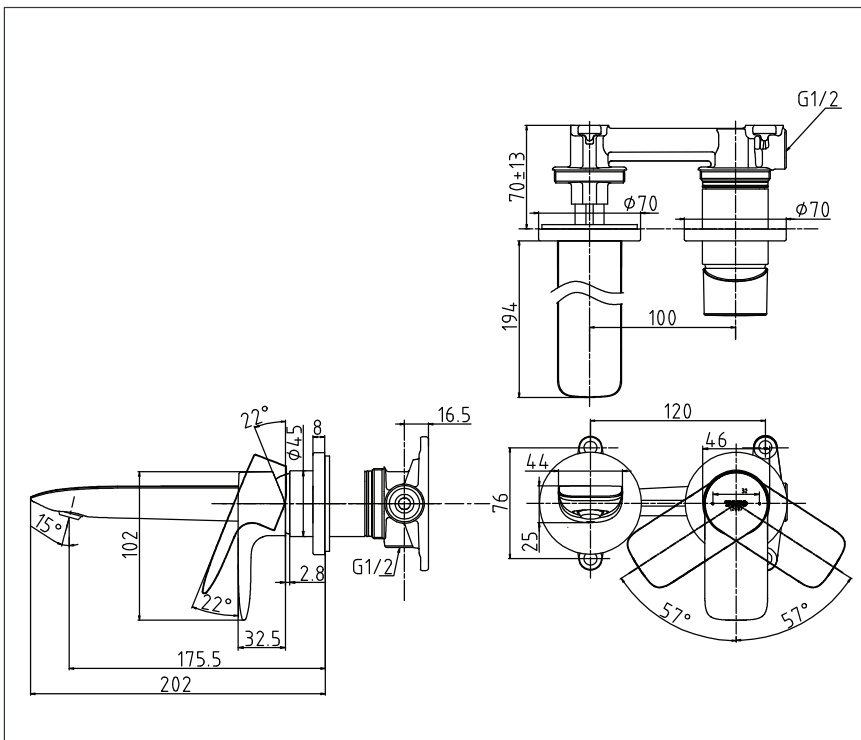

Parts Description

- **TLG04309T**
  Wall-Mount Single Lever Lavatory Faucet
  (Short Spout)
  (w/o) waste fitting

Please consult a TOTO representative for details