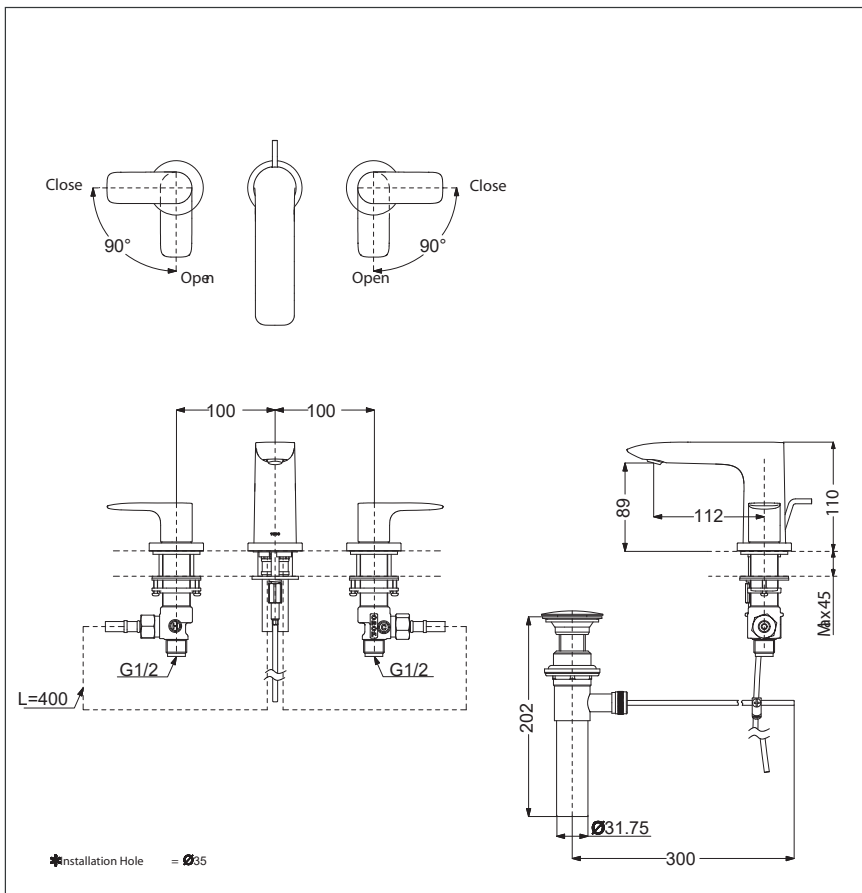

Parts Description

- **TLG04201T**
  2 Handle Lavatory Faucet
  (3 hole)

Please consult a TOTO representative for details