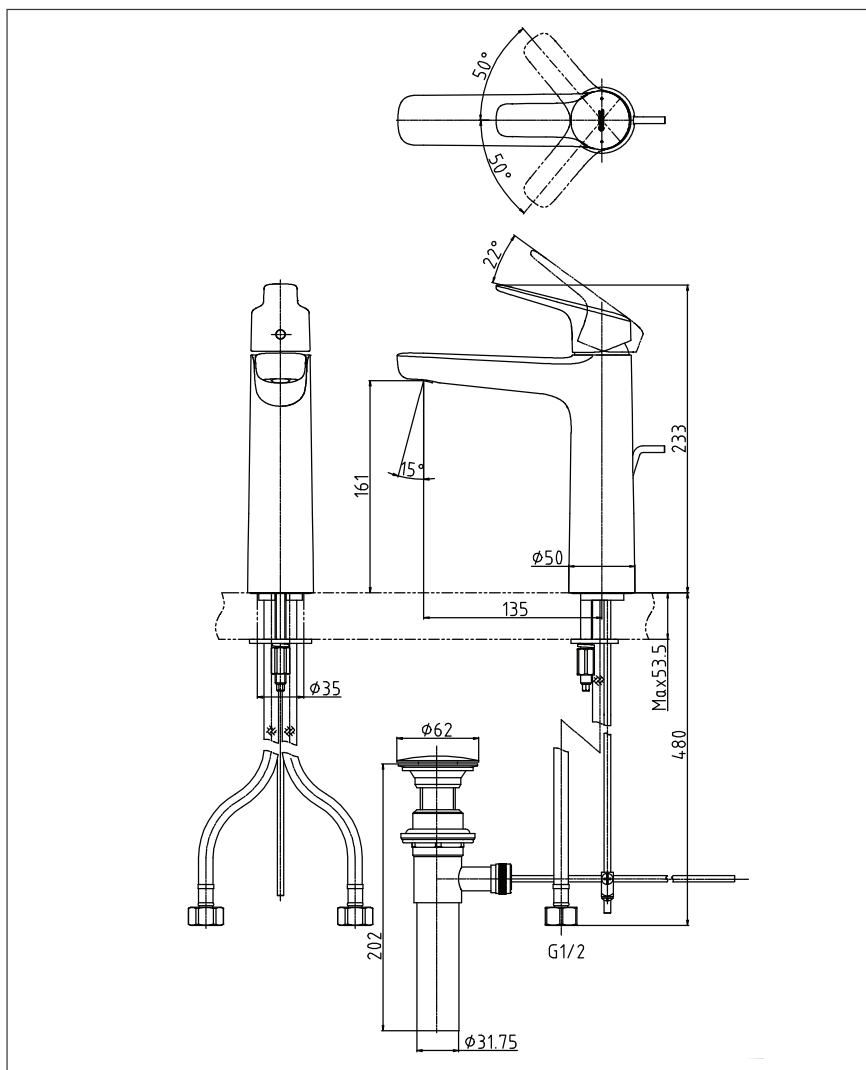

GS Series  
Single Lever Lavatory Faucet  
(Semi-tall Vessel)  
(with pop-up)

## TLG03303T

## Specifications

Finish : Chrome

Material : Brass

Water Pressure : 0.05 ~ 1.0 Mpa

## Parts Description

- **TLG03303T**  
Single Lever Lavatory Faucet  
(Semi-tall Vessel)  
(with pop-up)

Please consult a TOTO representative for details