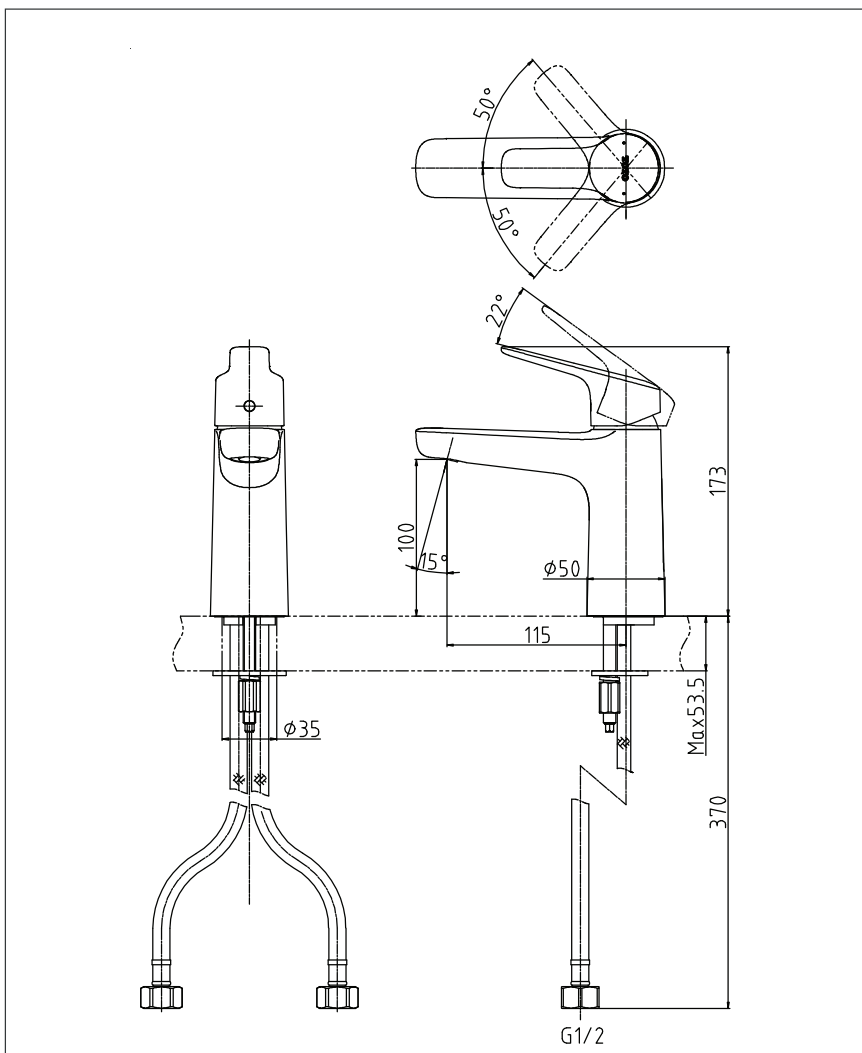

## Specifications

Finish : Chrome

Material : Brass

Water Pressure : 0.05 ~ 1.0 Mpa

## Parts Description

- **TLG03302T**  
Single Lever Lavatory Faucet  
(w/o pop-up)

Please consult a TOTO representative for details

## Flow Rate