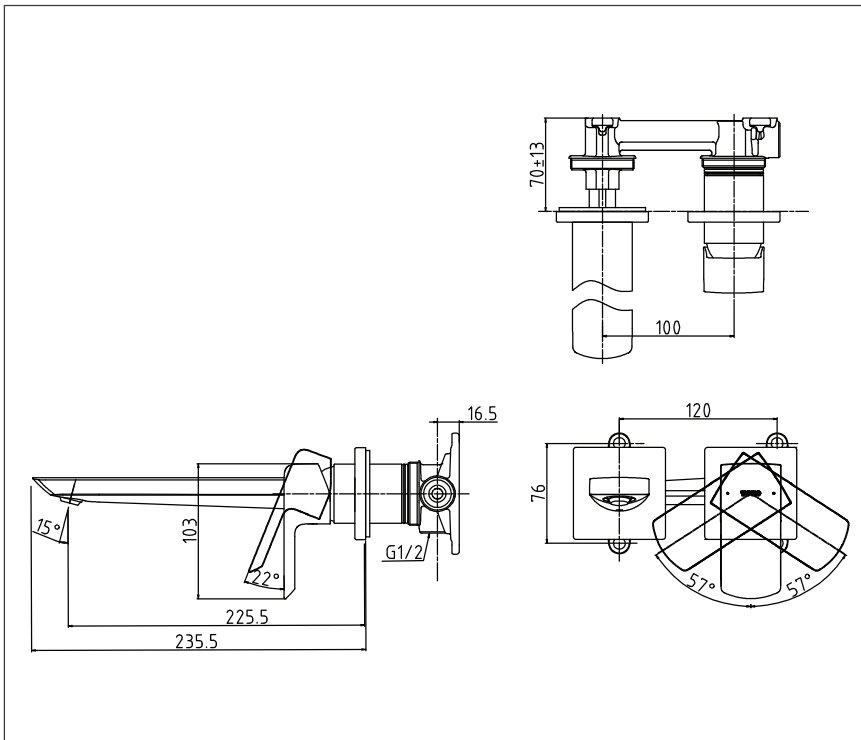

GR Series
Wall-Mount Single Lever Lavatory Faucet
(Long Spout)

Features

- Design concept is gorgeous and regal
- TOTO original cartridge for smooth control
- High corrosion resistance plating
- TOTO aerated water technology, ECOCAP adds air to the water to achieve full water jet with less amount of water usage.

Specifications

Finish : Chrome

Water Pressure : 0.05 ~ 1.0 Mpa

Material : Brass

Parts Description

- **TLG02311T**
Wall-Mount Single Lever Lavatory Faucet
(Long Spout)
w/o waste fitting

Please consult a TOTO representative for details

All rights reserved by TOTO company. Specifications and size are subject to change without notice.

Flow Rate