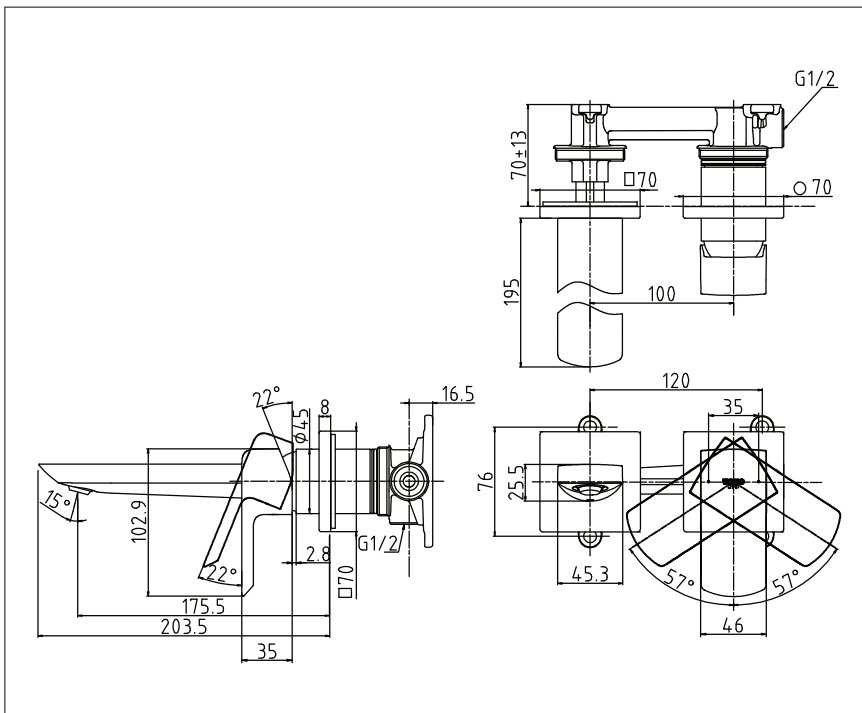

Specifications

Finish : Chrome

Material : Brass

Water Pressure : 0.05 ~ 1.0 Mpa

Parts Description

- **TLG02310T**
Wall-Mount Single Lever Lavatory Faucet
(Short Spout)
w/o waste fitting

Please consult a TOTO representative for details

Flow Rate