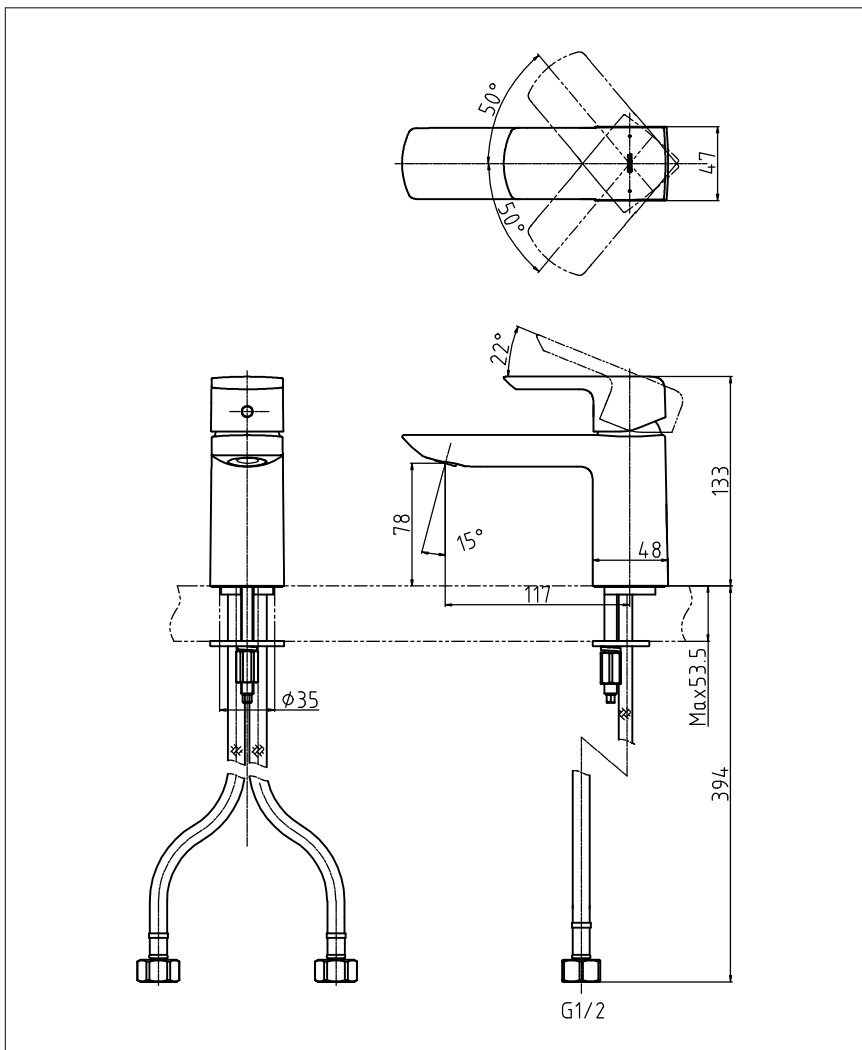

## Specifications

Finish : Chrome

Material : Brass

Water Pressure : 0.05 ~ 1.0 Mpa

## Parts Description

- **TLG02303T**  
Single Lever Lavatory Faucet  
(w/o pop-up)

Please consult a TOTO representative for details

TOTO (THAILAND) CO.,LTD

Bangkok Office : G Tower Grand Rama 9,12th Floor, South Wing, 9 Rama IX Road, Huaykwang Sub-district, Huaykwang District, Bangkok. 10310 Thailand  
Tel : +(66)2-117-9520(AUTO) Fax : +(66)2-117-9527  
th.toto.com

## Flow Rate