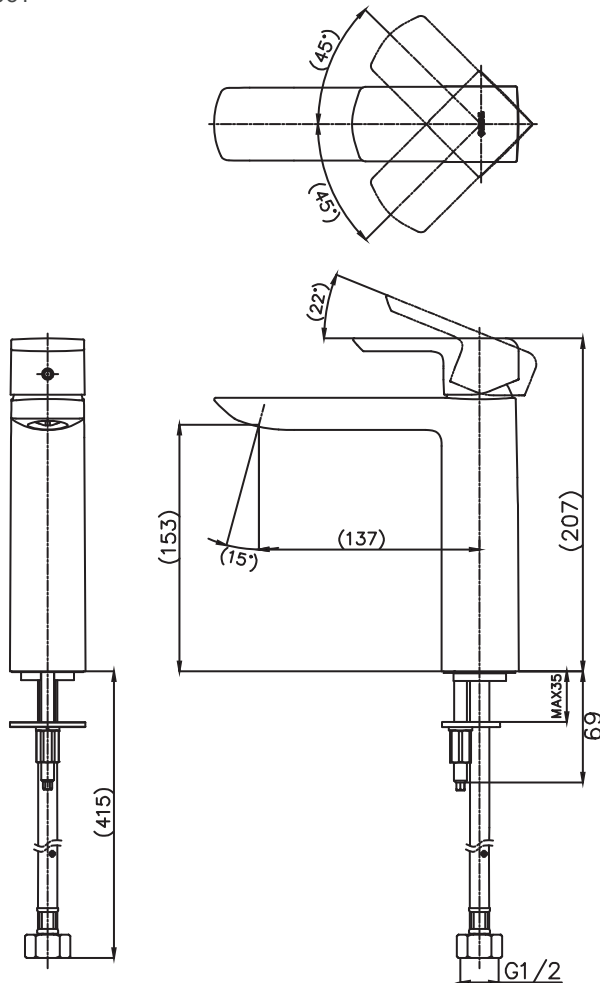

GR Series  
Single Lever Lavatory Faucet  
(Semi-tall Vessel)  
(Without Pop-Up Waste)  
(Cold Water Only)

### Specifications

Finish : Chrome

Material : Brass

Water Pressure : 0.05 ~ 1.0 Mpa

### Parts Description

- **TLG02106T**  
Single Lever Lavatory Faucet  
(Semi-tall Vessel)  
(without pop-up waste)  
(cold water only)

Please consult a TOTO representative for details

TLG02106T

TOTO (THAILAND) CO.,LTD