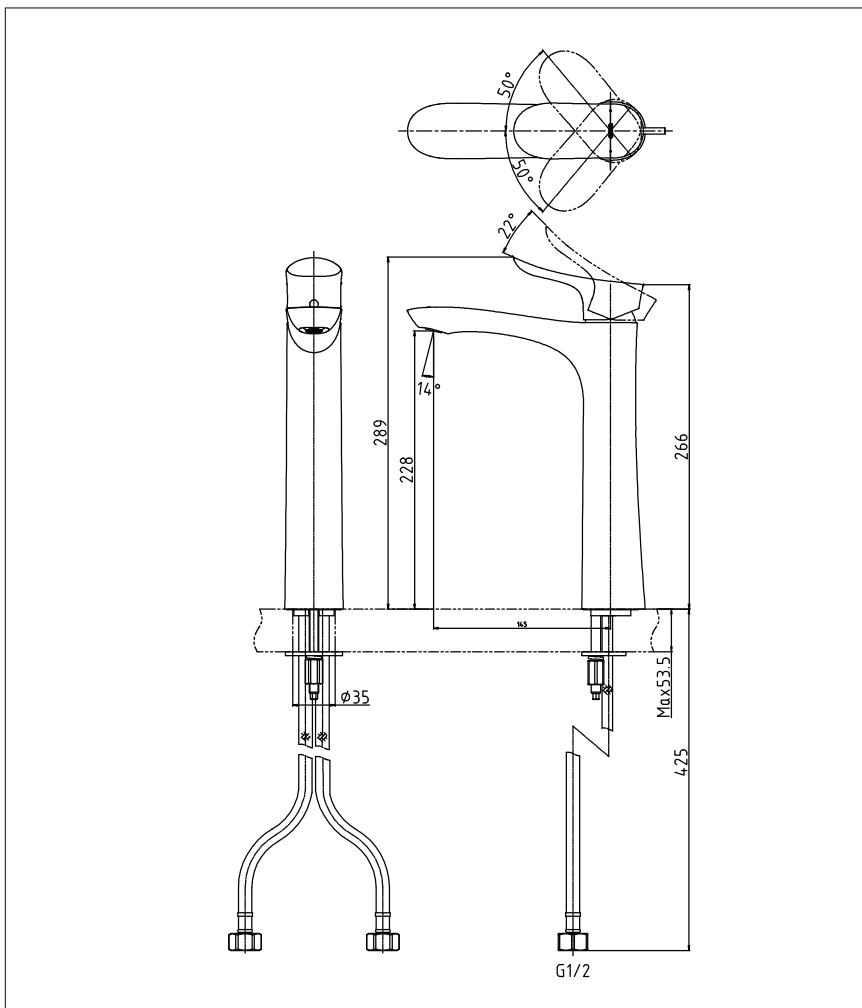

### Specifications

Finish : Chrome

Material : Brass

Water Pressure : 0.05Mpa ~ 1.0Mpa

### Parts Description

- **TLG01308T**  
Single Lever Lavatory Faucet  
(Tall Vessel)  
(w/o pop-up)

Please consult a TOTO representative for details

TOTO (THAILAND) CO.,LTD

Bangkok Office : G Tower Grand Rama 9,12th Floor, South Wing, 9 Rama IX Road,Huaykwang Sub-district,Huaykwang District, Bangkok. 10310 Thailand  
Tel : +(66)2-117-9520(AUTO) Fax : +(66)2-117-9527  
th.toto.com