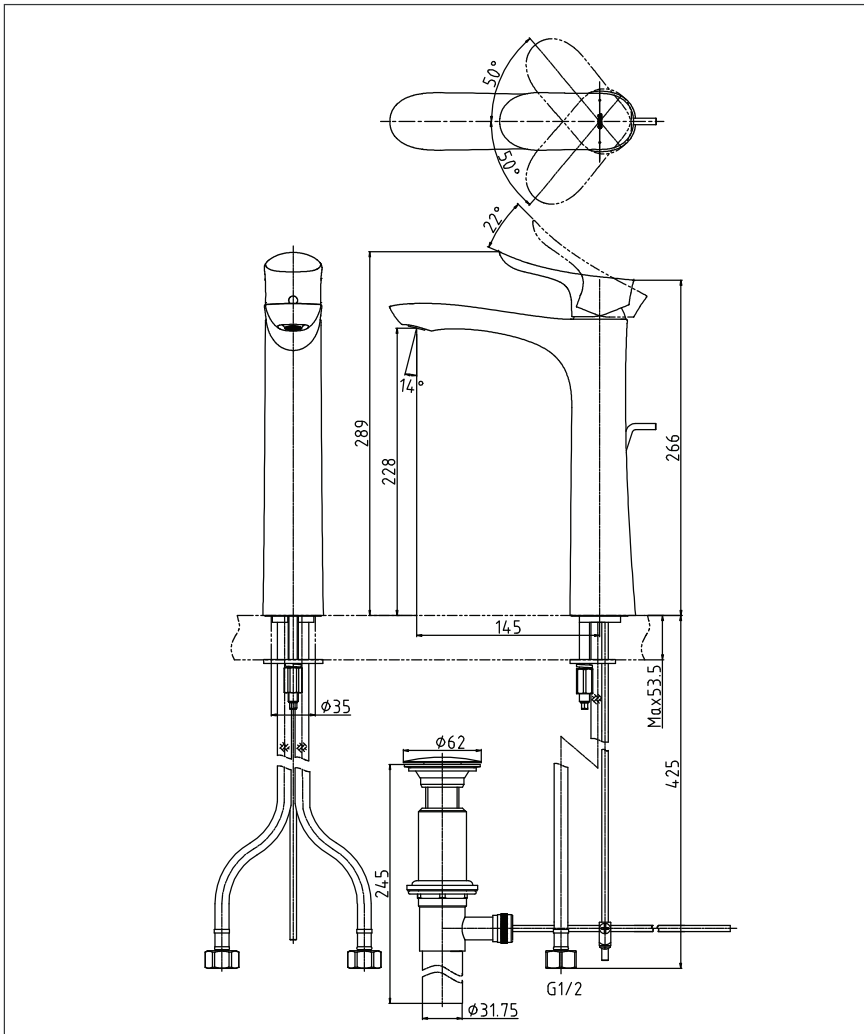

GO Series
Single Lever Lavatory Faucet
(Tall Vessel)
(w/ pop-up)

TOTO
GREEN
CHALLENGE

TLG01307T

Features

- Design Concept is Gorgeous and Organic.
- Long lasting, comfort glide mechanism for a smooth operation
- High corrosion resistance plating
- TOTO aerated water technology, ECOCAP adds air to the water to achieve full water jet with less amount of water usage.

Specifications

Finish : Chrome

Material : Brass

Water Pressure : 0.05Mpa ~ 1.0Mpa

Parts Description

- **TLG01307T**
Single Lever Lavatory Faucet
(Tall Vessel)
(w/ pop-up)

Please consult a TOTO representative for details

All rights reserved by TOTO company. Specifications and size are subject to change without notice.

Flow Rate