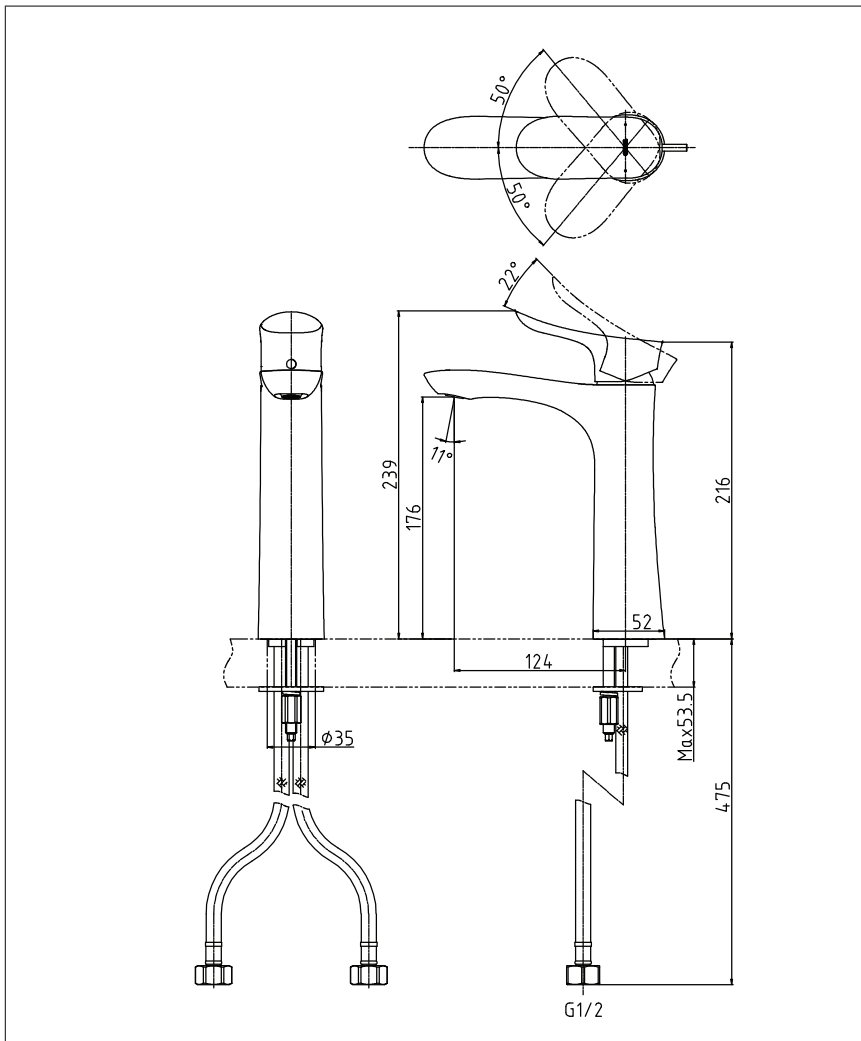

TLG01306T

GO Series
Single Lever Lavatory Faucet
(Semi-tall Vessel)
(w/o pop-up)

Features

- Design Concept is Gorgeous and Organic.
- Long lasting, comfort glide mechanism for a smooth operation
- High corrosion resistance plating
- TOTO aerated water technology, ECOCAP adds air to the water to achieve full water jet with less amount of water usage.

TOTO
GREEN
CHALLENGE

Specifications

Finish : Chrome

Water Pressure : 0.05Mpa ~ 1.0Mpa

Material : Brass

Parts Description

- **TLG01306T**
Single Lever Lavatory Faucet
(Semi-tall Vessel)
(w/o pop-up)

Please consult a TOTO representative for details

All rights reserved by TOTO company. Specifications and size are subject to change without notice.

Flow Rate