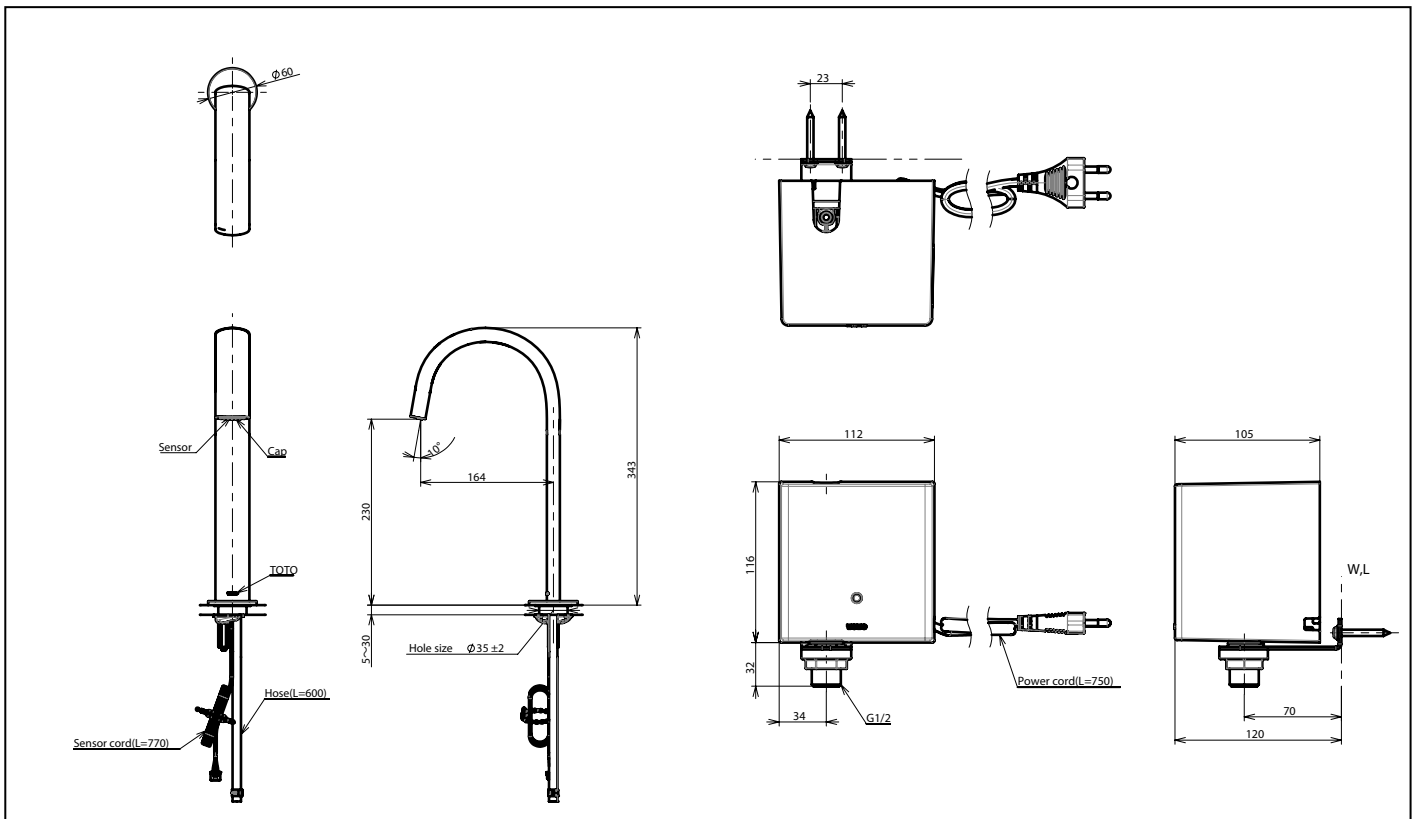

Features

- Hands-free usage increases hygiene
- Sensor positioned underneath the spout head for more accurate user detection
- WATER SAVING
- SOFT FLOW Technology: Translucent streams of water touch the skin gently provides a soft, lustrous and enriching experience with minimal splashing.

Specifications

Flow Rate: 1.3L/min
 Water Pressure: 0.05MPa ~ 0.75MPa
 Finish: Nickel Chrome

Parts description

- TLE24003T-AC
 (AC220~240V)
1. TLE24003* (Deck-mounted)
 2. TLE01501T (AC Operated Controller)