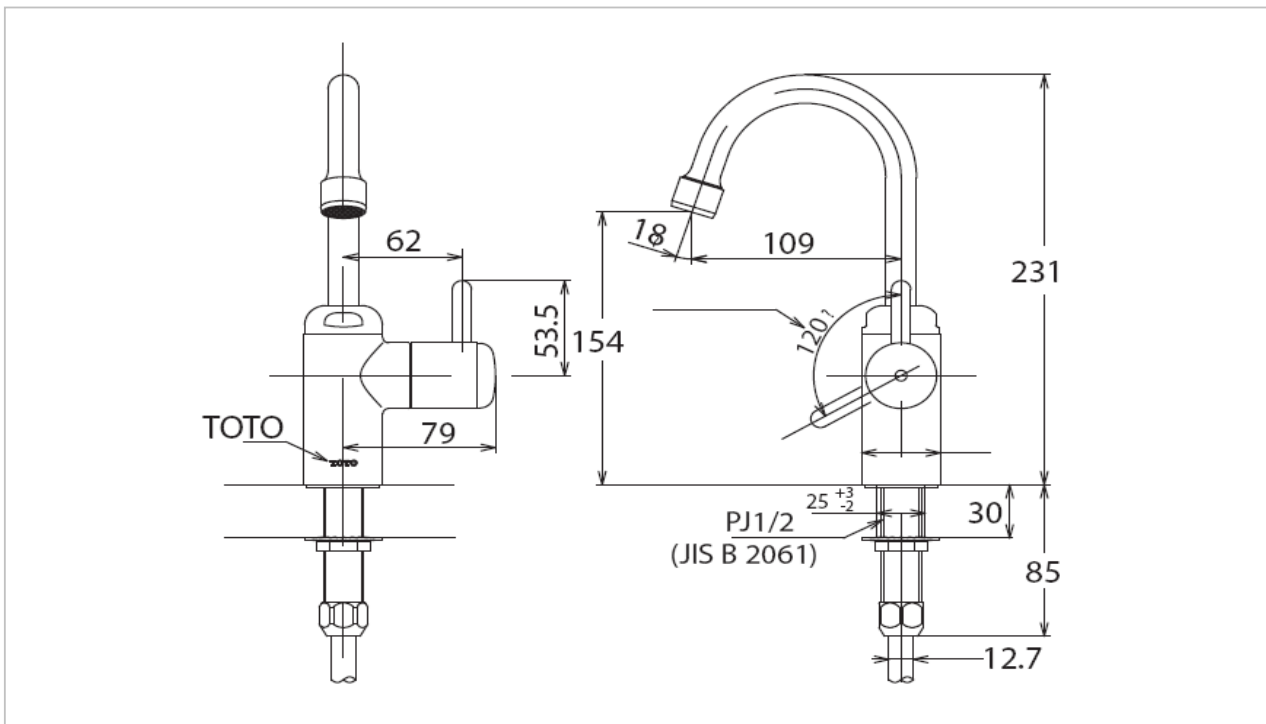

TOTO

FAUCET&SHOWER

TL155A

Multi-Purpose Faucet

Product Features

Counter Faucet

Suggestion Fittings & Parts

Remark : We reserve the right to change some parts for suitability.