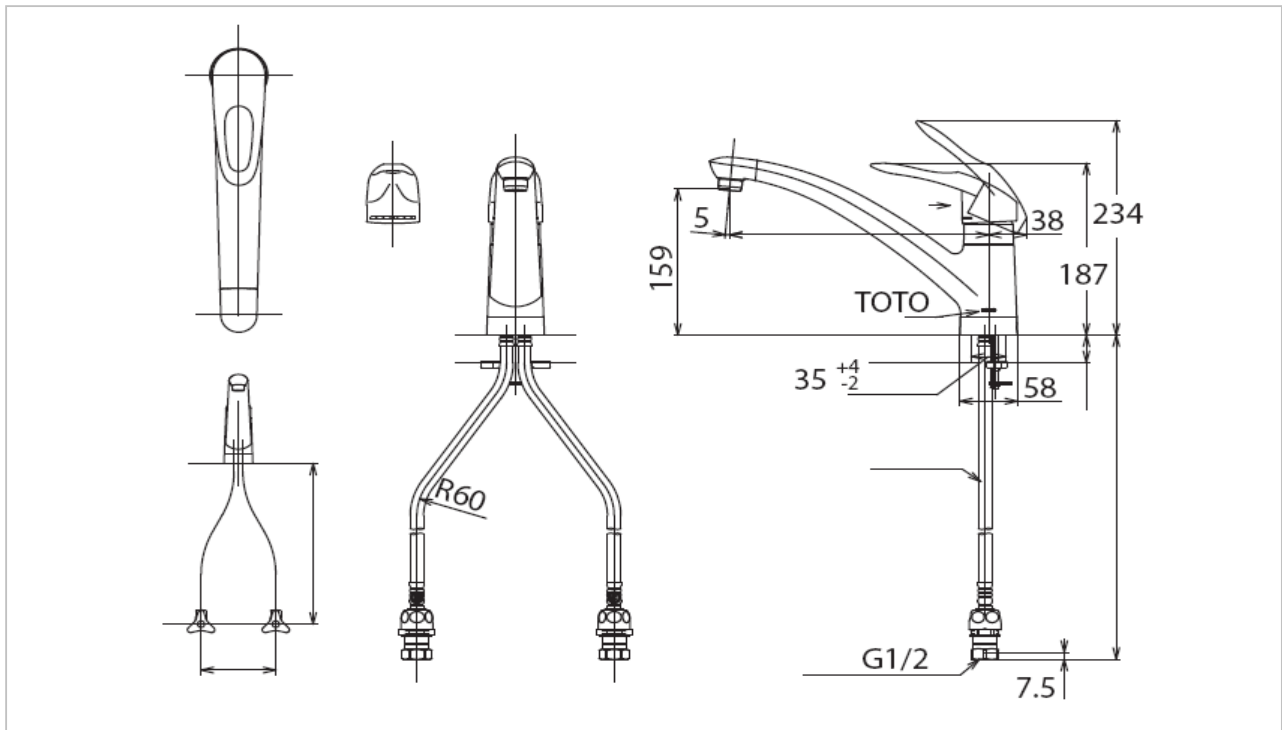

TOTO

FAUCET&SHOWER

TKW31PR

Kitchen Faucet

Product Features

Single Lever Kitchen Faucet

Suggestion Fittings & Parts

Remark : We reserve the right to change some parts for suitability.