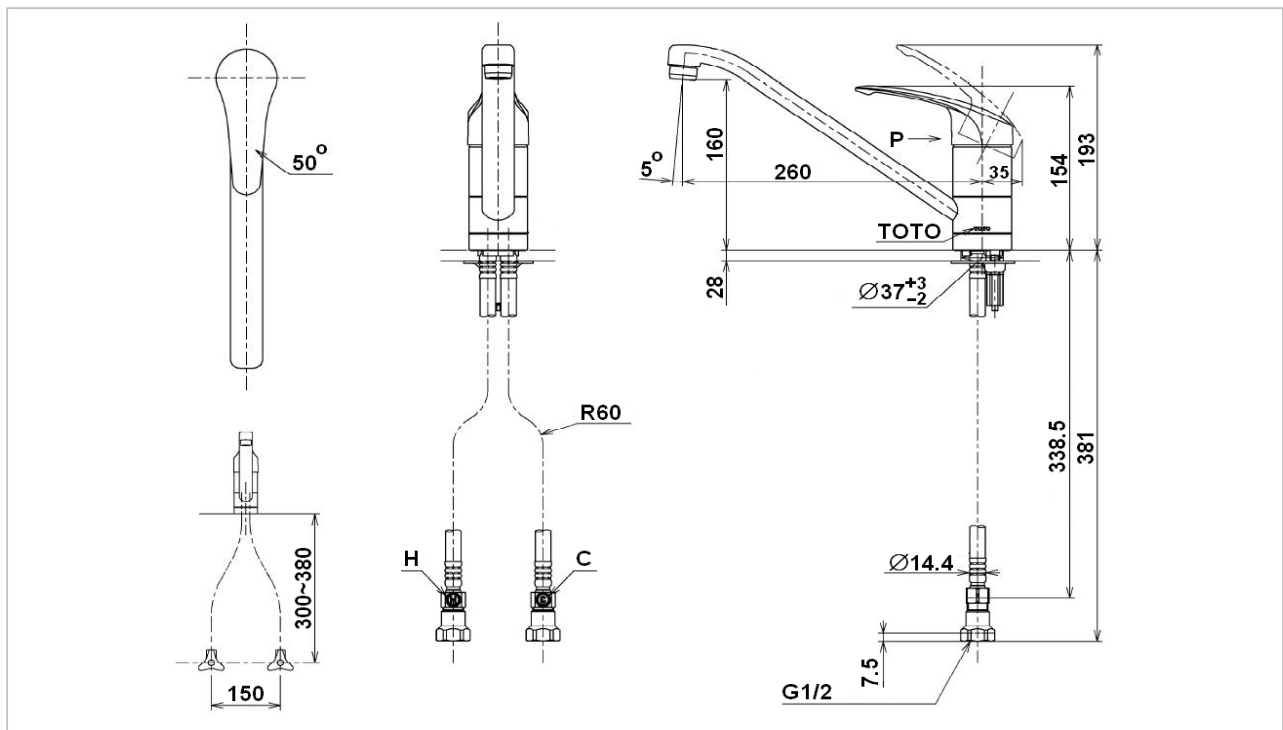

TOTO

FAUCET&SHOWER

TKJ31UF3R

Kitchen Faucet

Product Features

Single Lever Kitchen Faucet

Suggestion Fittings & Parts

Remark : We reserve the right to change some parts for suitability.