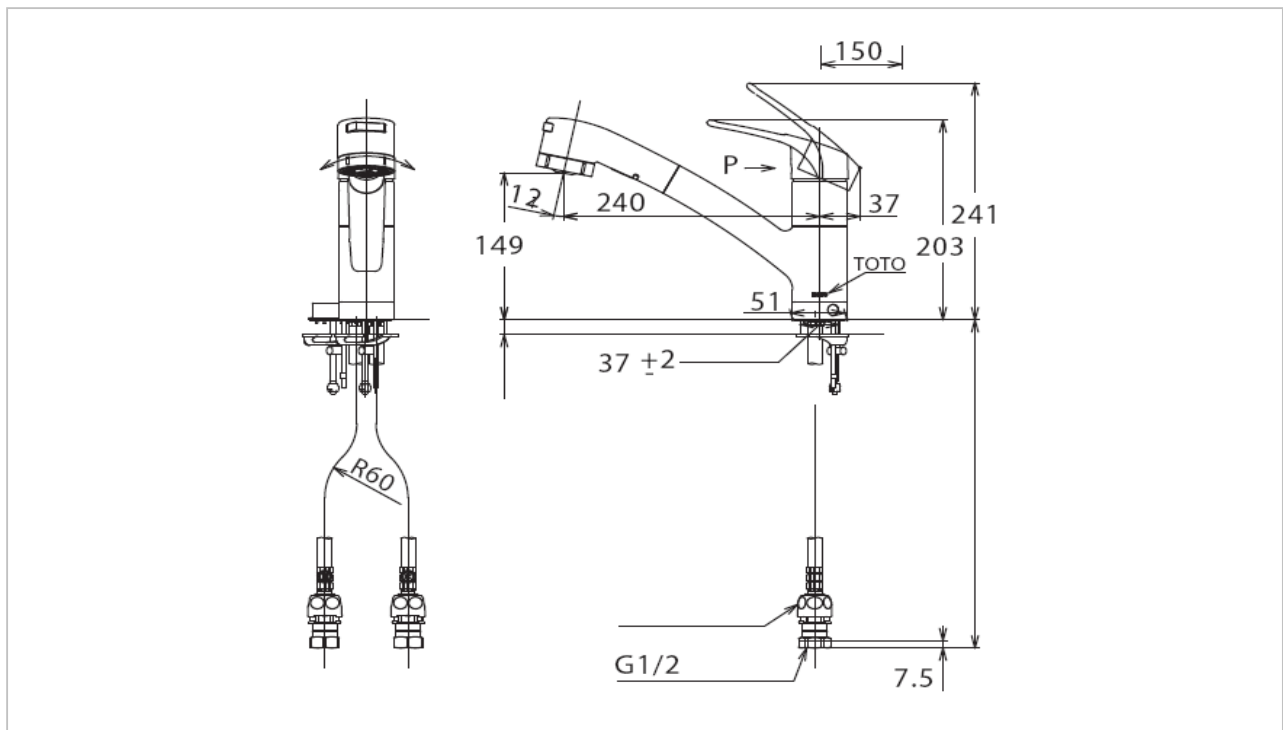

TOTO

FAUCET&SHOWER

TKHG31PB

Kitchen Faucet

Product Features

Single Lever Kitchen Faucet with 3 Way Spary

Suggestion Fittings & Parts

Remark : We reserve the right to change some parts for suitability.