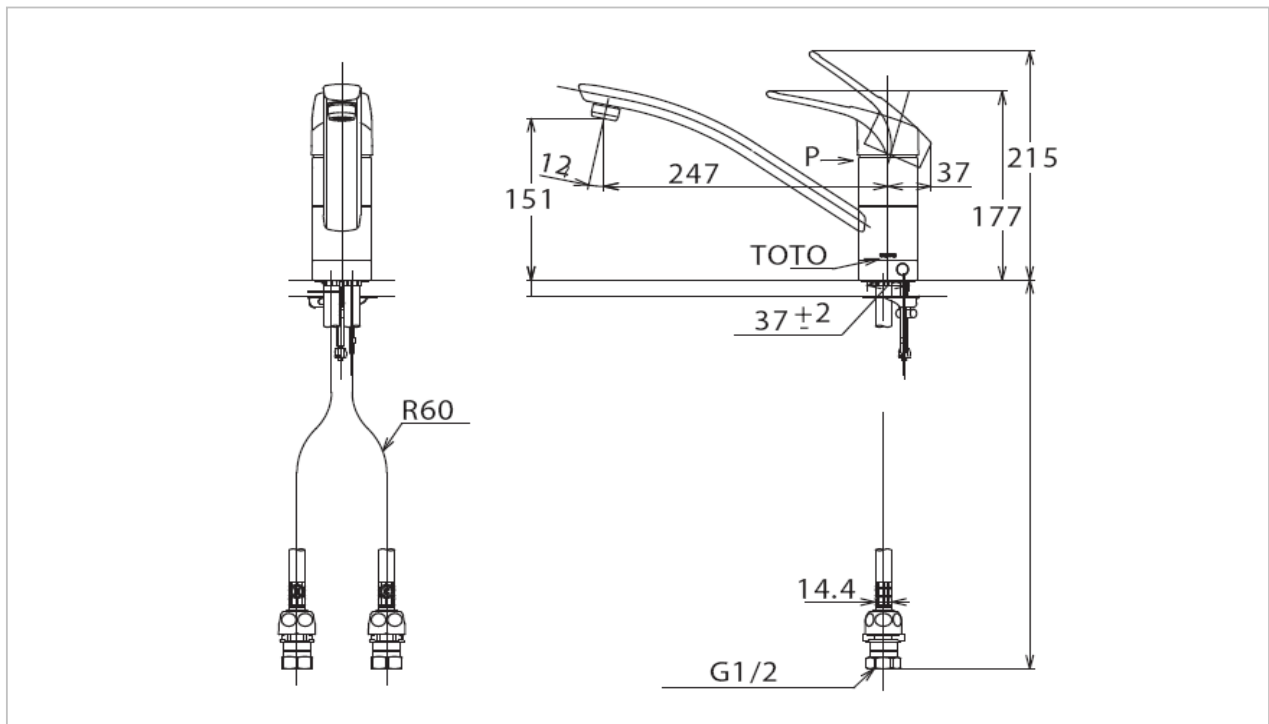

TOTO

FAUCET&SHOWER

TKHG31P

Kitchen Faucet

Product Features

Single Lever Kitchen Faucet

Suggestion Fittings & Parts

Remark : We reserve the right to change some parts for suitability.