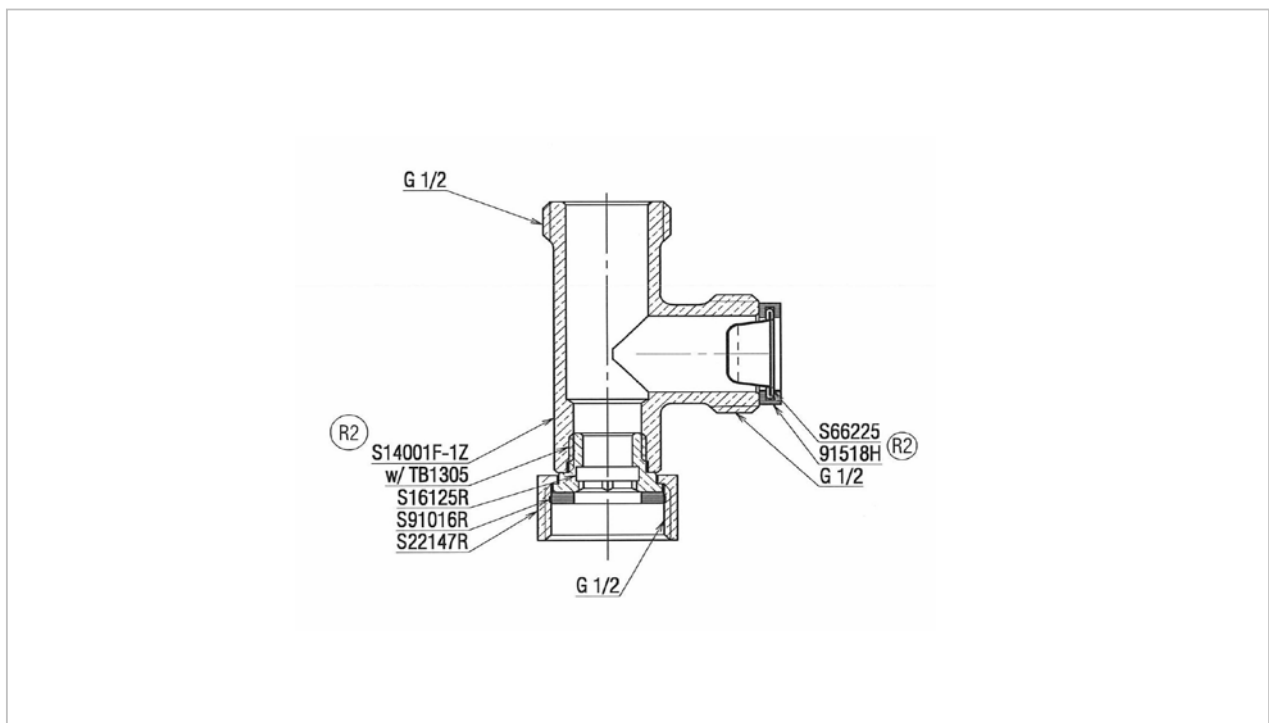

T-Joint For Toilet

Product Features

Suggestion Fittings & Parts

Remark : We reserve the right to change some parts for suitability.

TOTO (THAILAND) CO.,LTD

Bangkok Office : 598 Q House Ploenjit Building., G floor., Ploenchit Rd., Lumpini, Pathumwan, Bangkok. 10330 Thailand
Tel : +(66)2-650-9925(AUTO) Fax : +(66)2-650-9923-4
www.toto.co.th