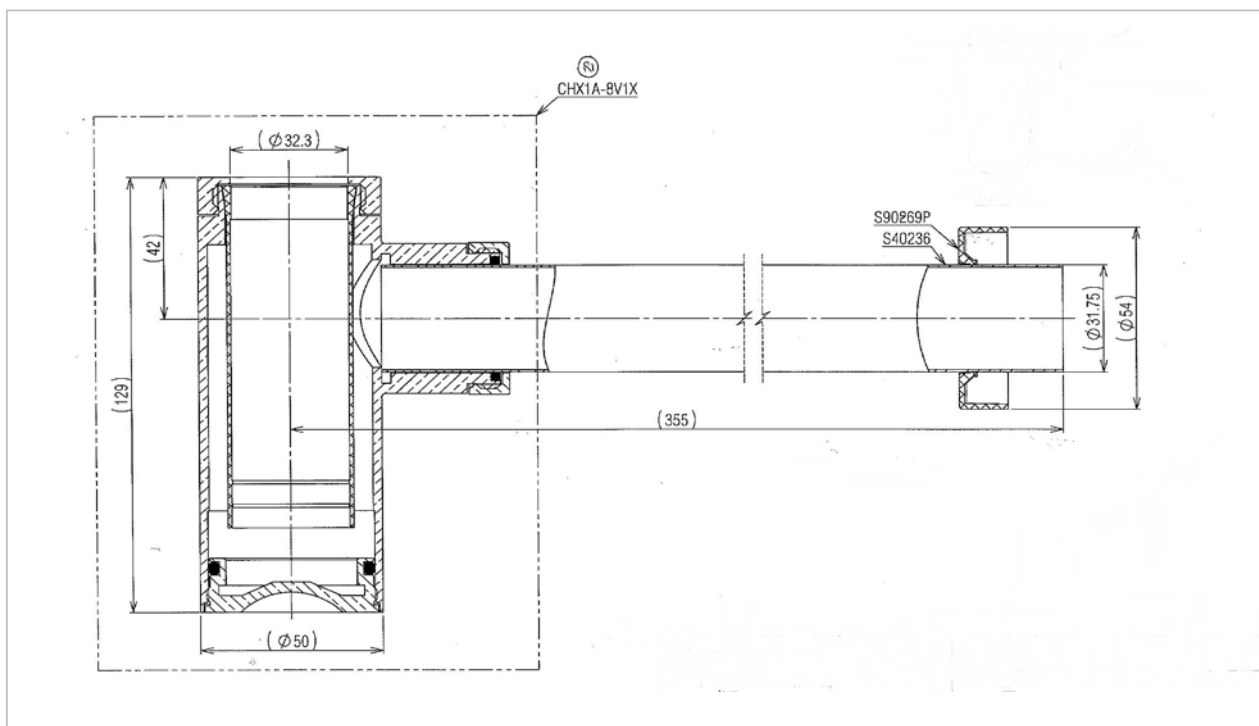

Product Features
Deluxe Bottle Trap for Lavatory (L=355mm)

Suggestion Fittings & Parts

Remark : We reserve the right to change some parts for suitability.

TOTO (THAILAND) CO.,LTD

Bangkok Office : 598 Q House Ploenjit Building., G floor., Ploenchit Rd.,Lumpini, Pathumwan, Bangkok. 10330 Thailand