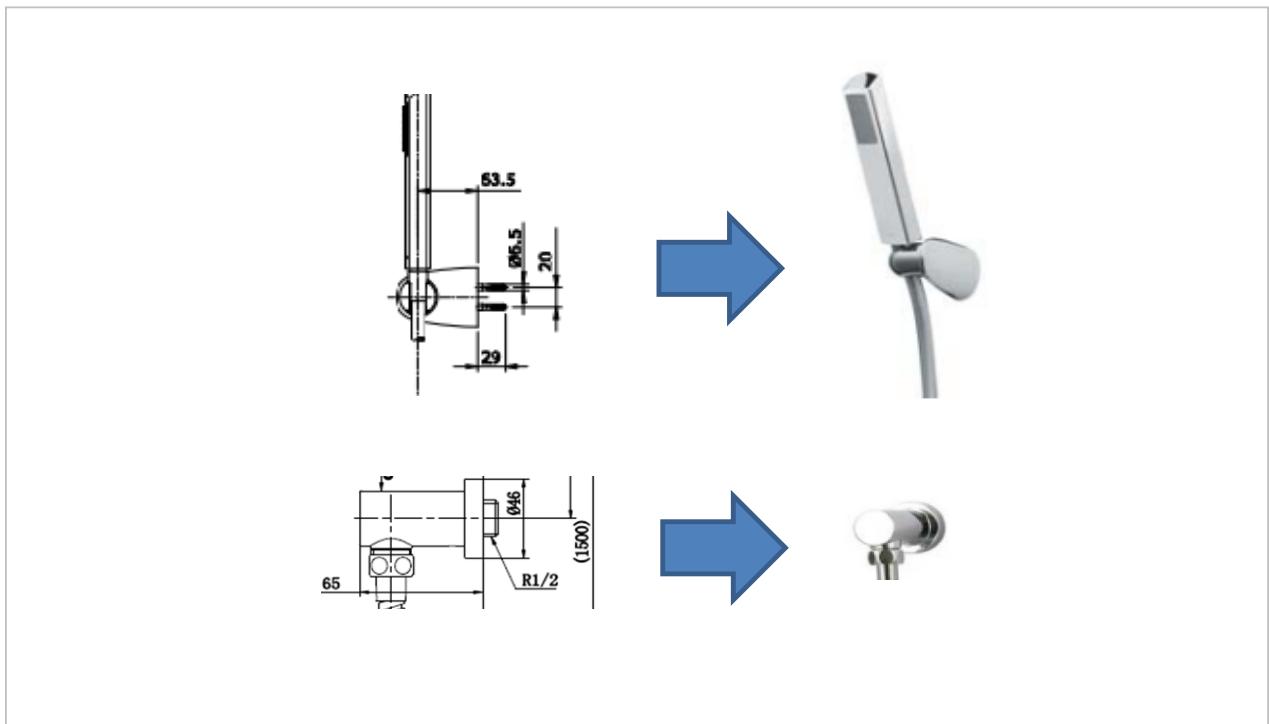

TOTO

Hand Shower

THX118SK

Hand Shower

Product Features

Suggestion Fittings & Parts

Remark : We reserve the right to change some parts for suitability.

TOTO (THAILAND) CO.,LTD