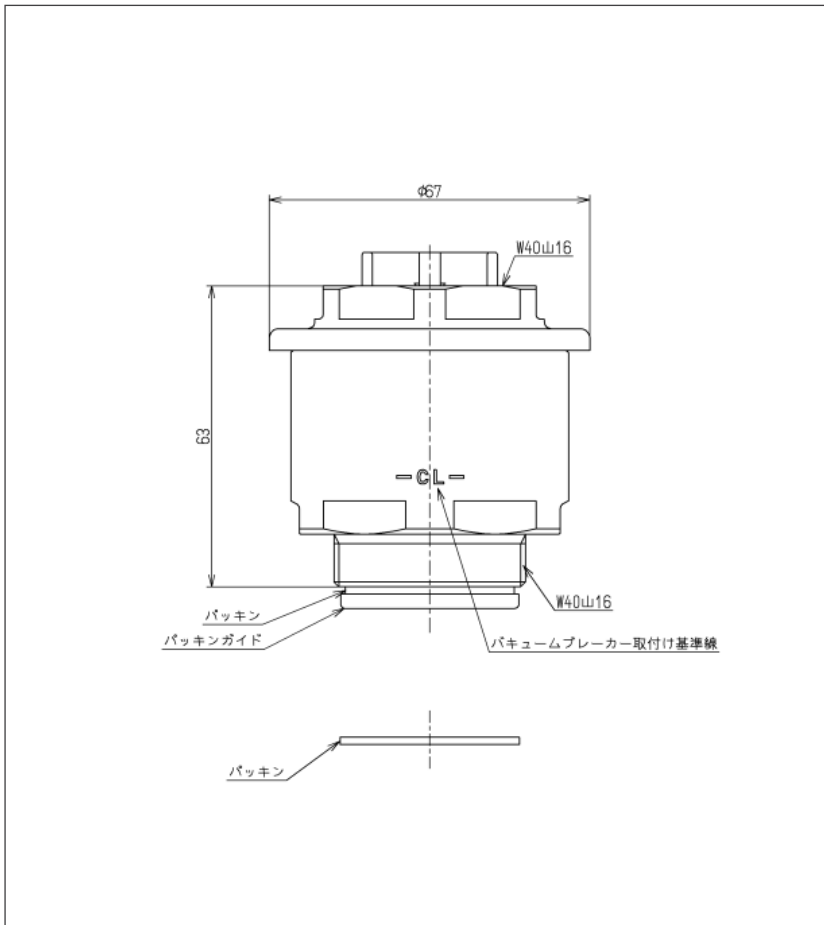

Vacuum Breaker

**THD68A**

**P**arts Description

- **THD68A**  
Vacuum Breaker

Please consult a TOTO representative for details