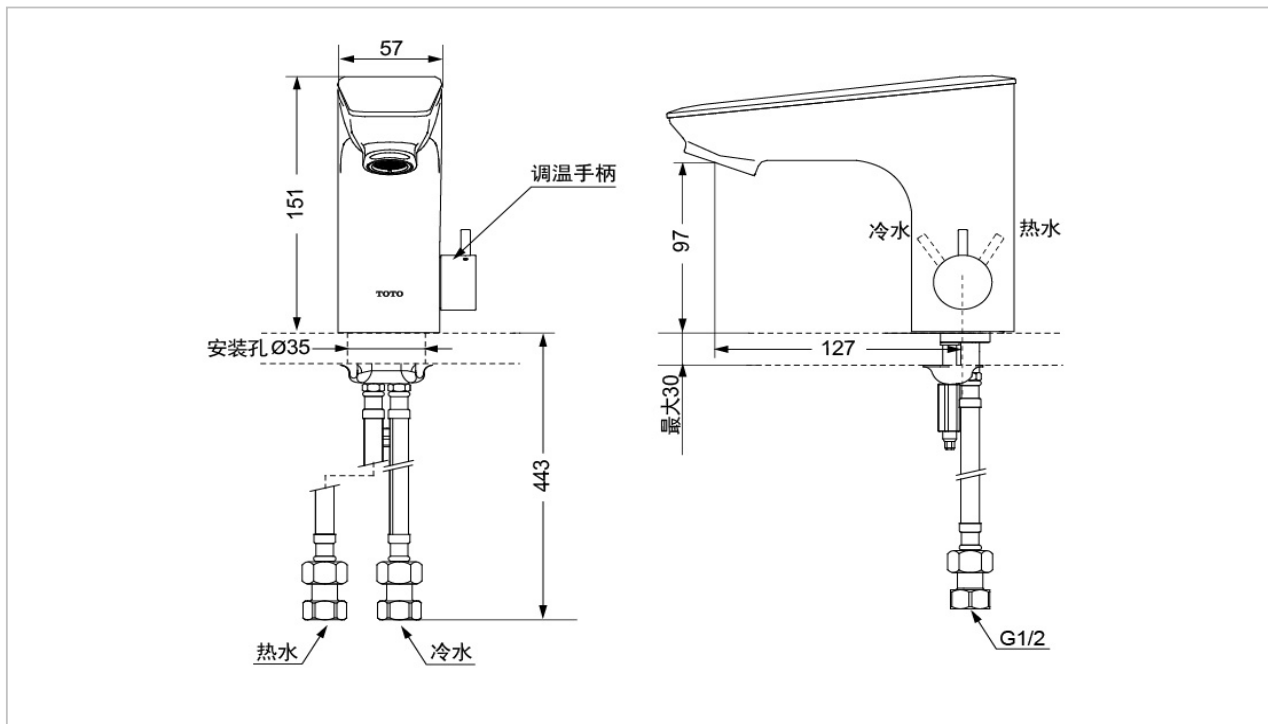

TOTO

FAUCET&SHOWER

TEXN20AL V200

"Eco Power" Faucet

Product Features

Suggestion Fittings & Parts

Remark : We reserve the right to change some parts for suitability.

TOTO (THAILAND) CO.,LTD