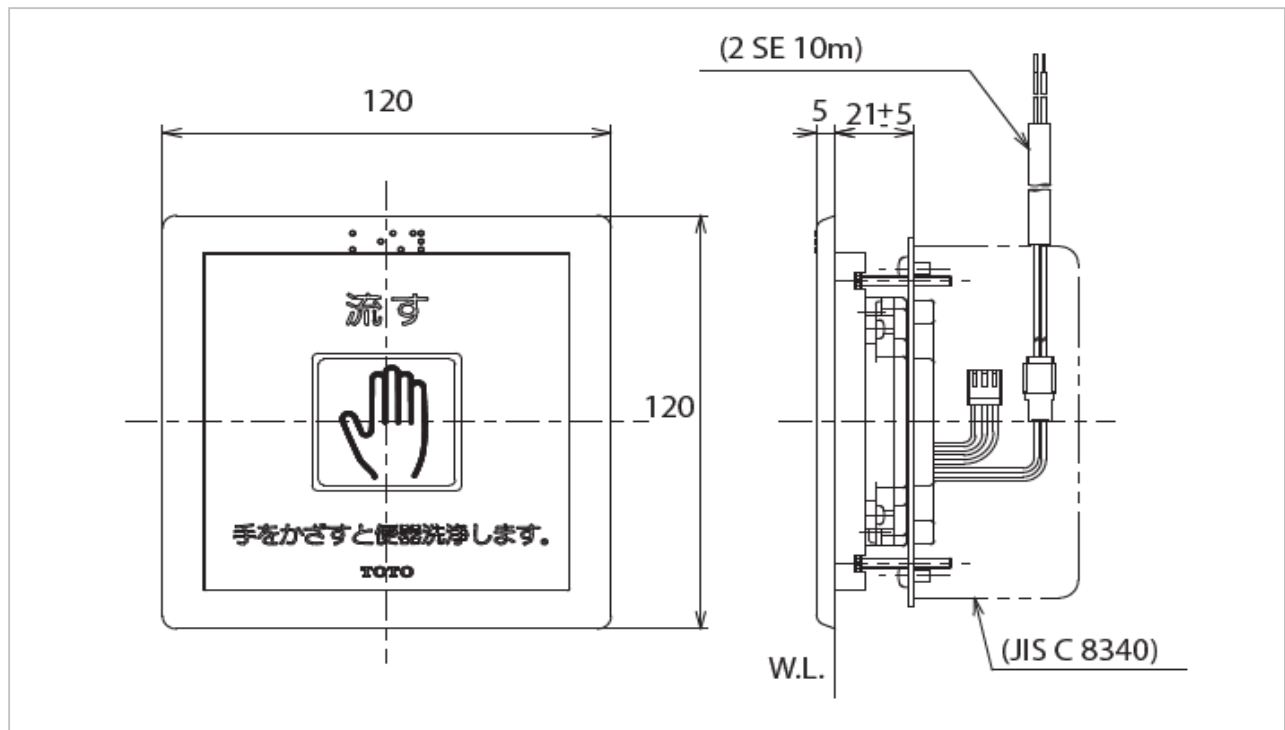

TOTO

FLUSH VALVE

TES26T

Toilet Flush Valve

Product Features

- Concealed Sensor
- Easy Maintenance
- Quality Guarantee
- Made in Japan
- Supply to World Wide Project
- Use Together with **TEF75LRX**
- AC 100V