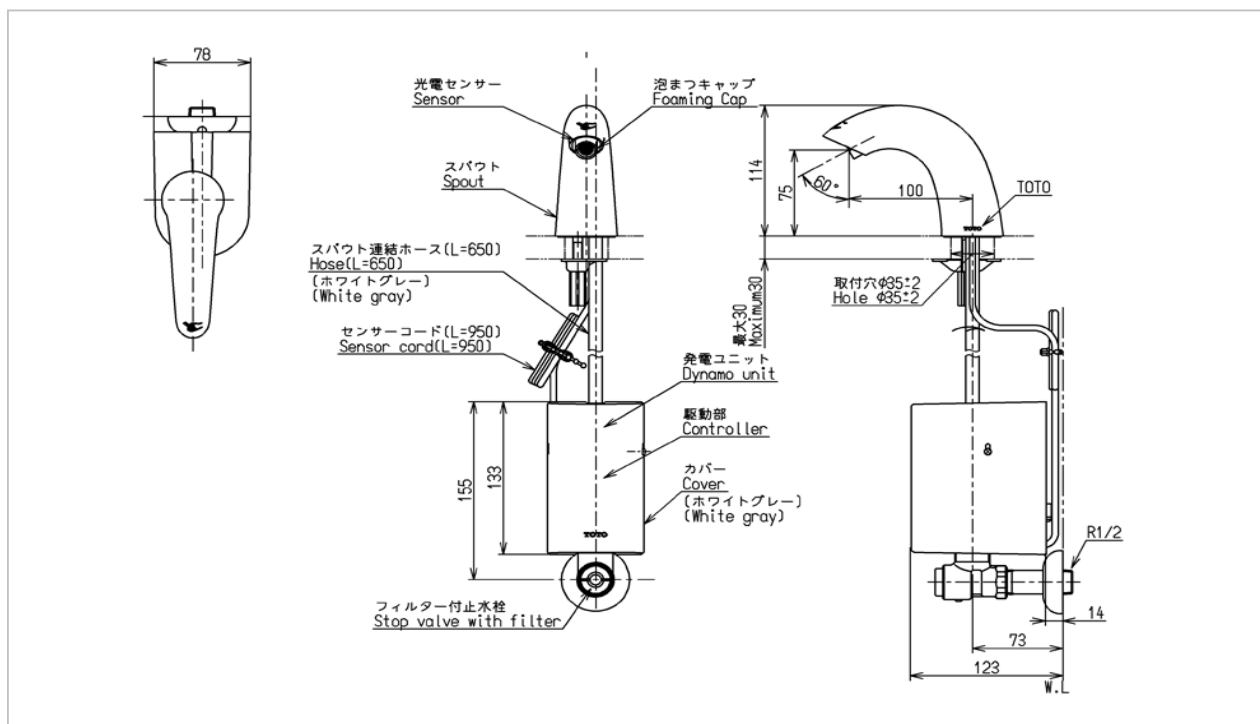

TOTO

FAUCET&SHOWER

TEN40AK-EC

Auto Faucet

Product Features

Water Pressure : 0.05MPa ~ 0.75MPa
Water Usage : 2.0L/min
Finish : Nickel Chrome

Suggestion Fittings & Parts

Remark : We reserve the right to change some parts for suitability.