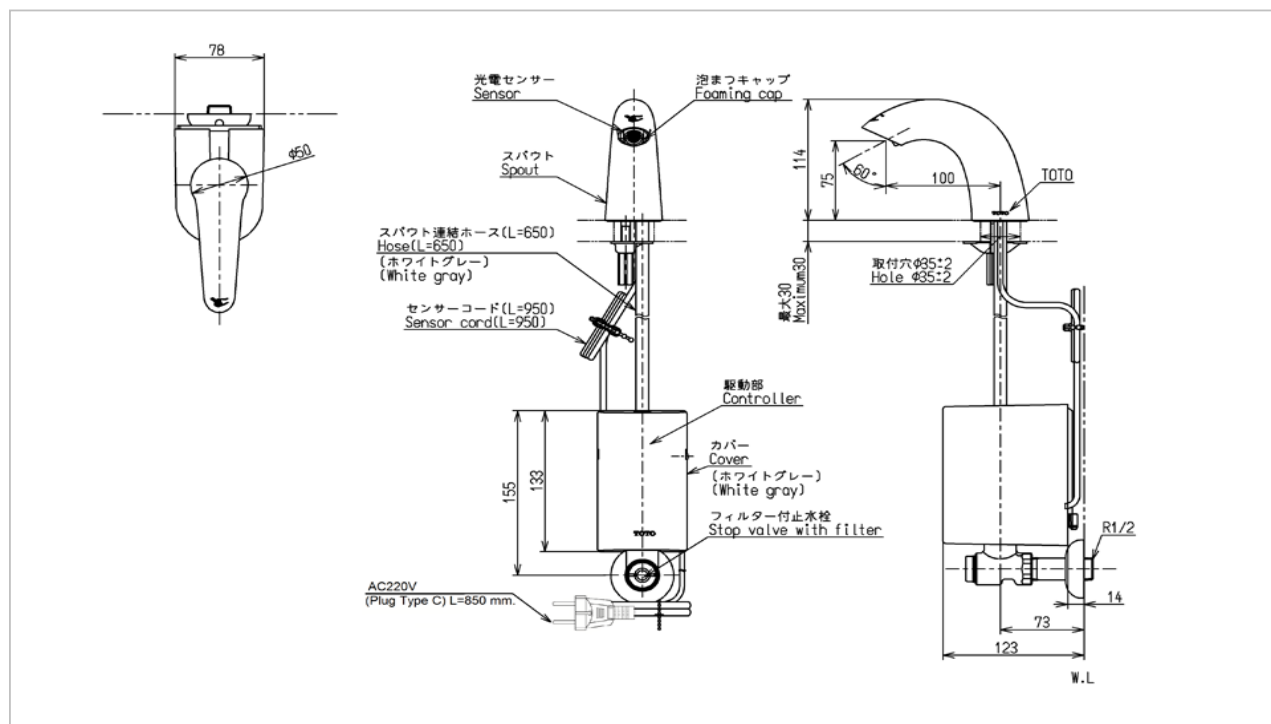

TOTO

FAUCET&SHOWER

TEN40AK-AC

Auto Faucet

Product Features

Water Pressure : 0.05MPa ~ 0.75MPa

Water Usage : 1.5 L/min

Finish : Nickel Chrome