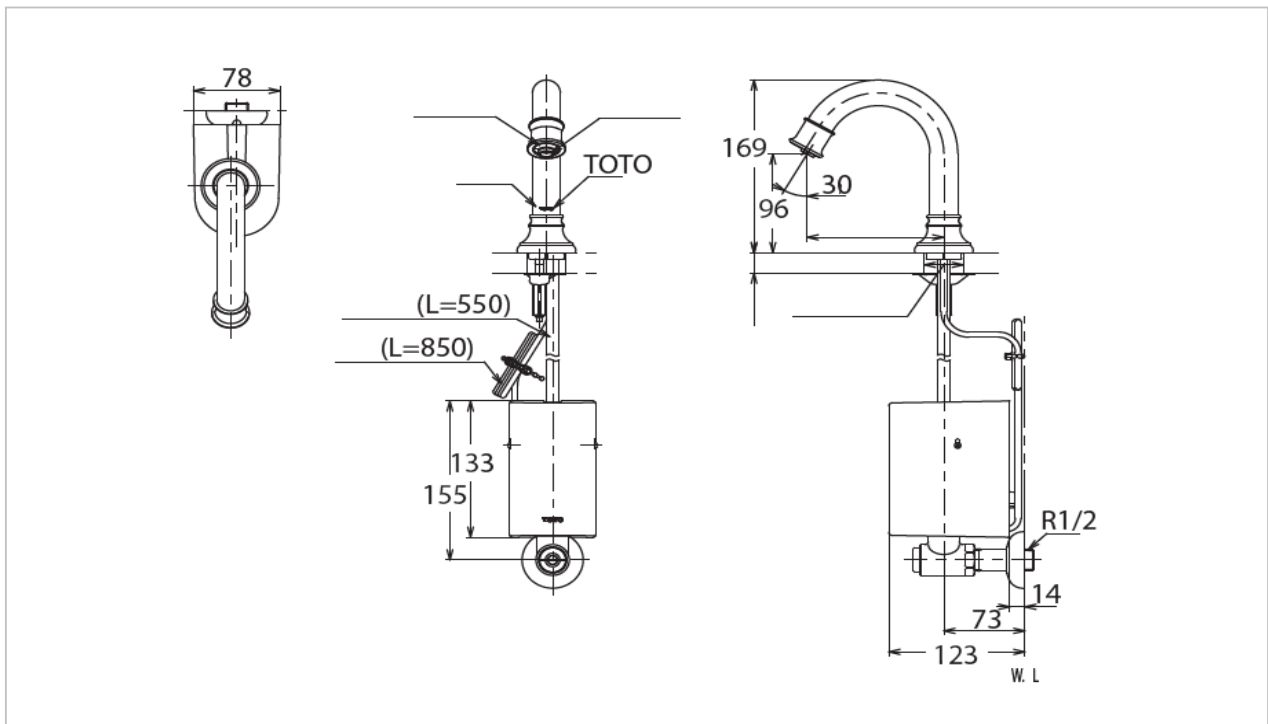

TOTO

FAUCET&SHOWER

TEN22CWX

"Eco Power" Faucet

Product Features

TEN22CWX  Thermostat by TOTO
Thermostatic Sensor Faucet without Pop-up Rod

Suggestion Fittings & Parts

Remark : We reserve the right to change some parts for suitability.