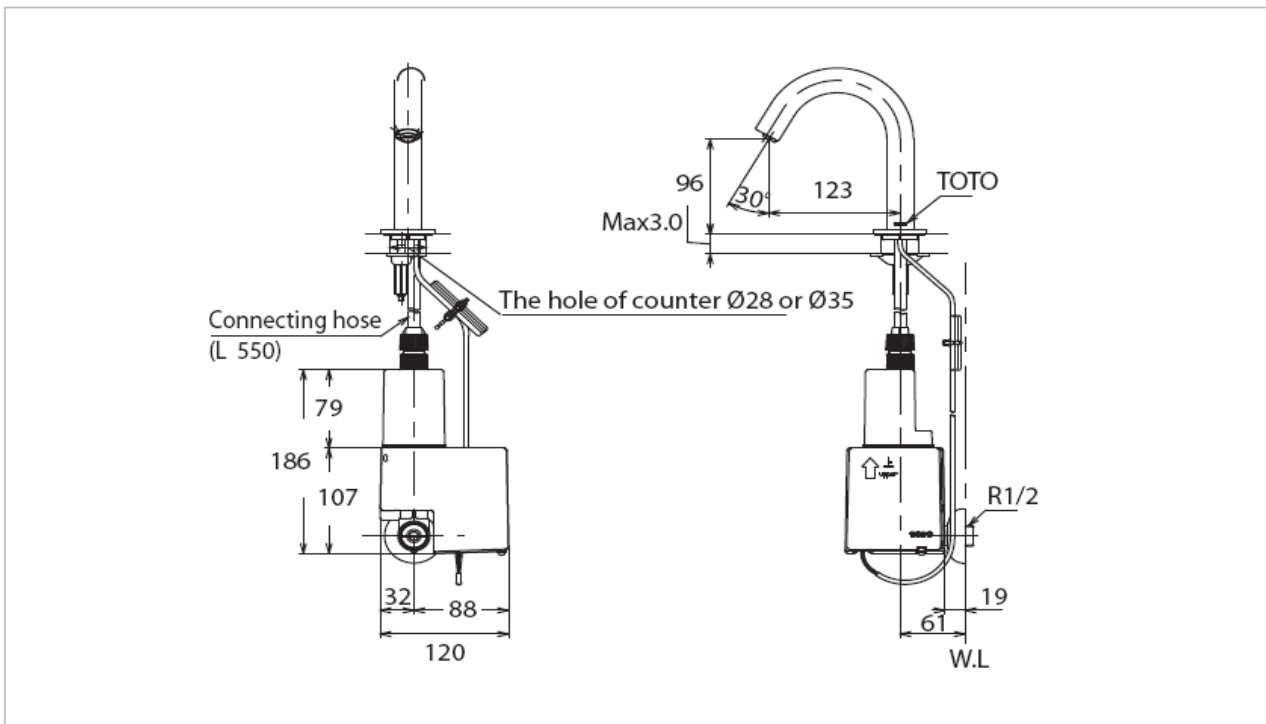

TOTO

FAUCET&SHOWER

TEN22AWX

"Eco Power" Faucet

Product Features

TEN22AWX

Thermostatic Sensor Faucet without Pop-up Rod

Suggestion Fittings & Parts