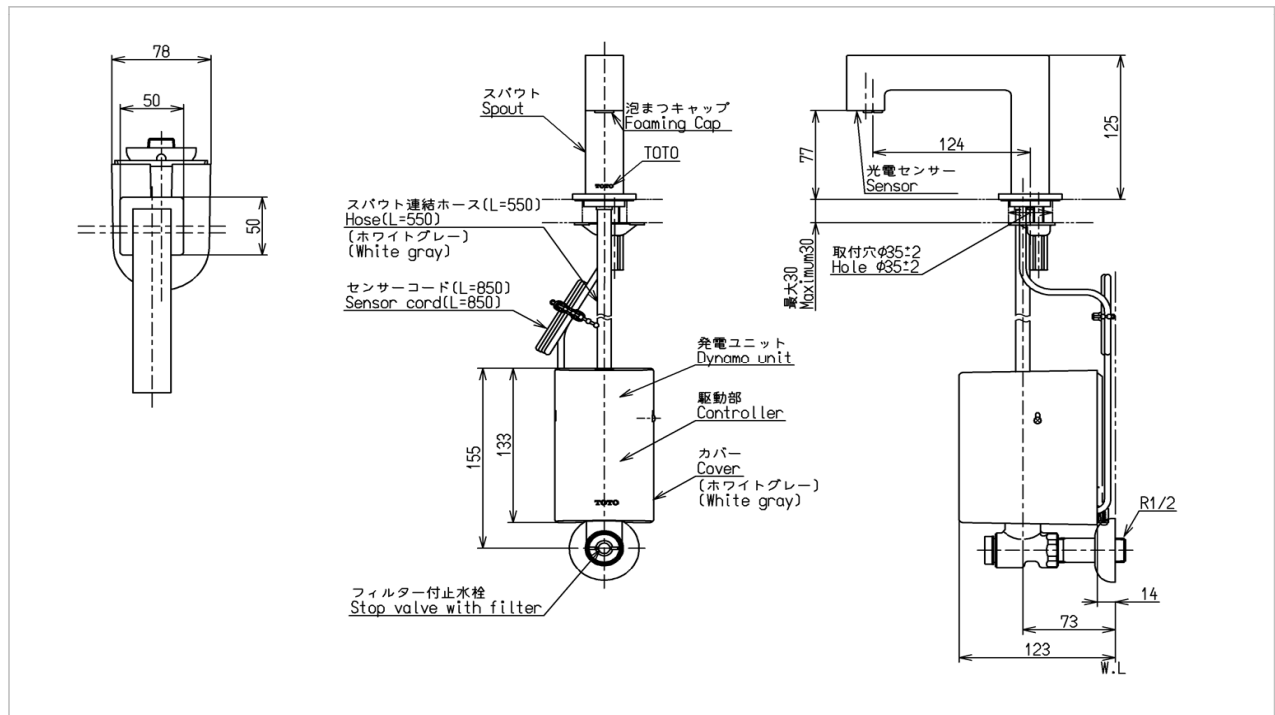

TOTO

FAUCET&SHOWER

TEN12EK-EC

"Eco Power" Faucet

Product Features

Water Pressure : 0.05MPa ~ 0.75MPa
Water Usage : 2.0 L/min
Finish : Nickel Chrome

Suggestion Fittings & Parts

Remark : We reserve the right to change some parts for suitability.