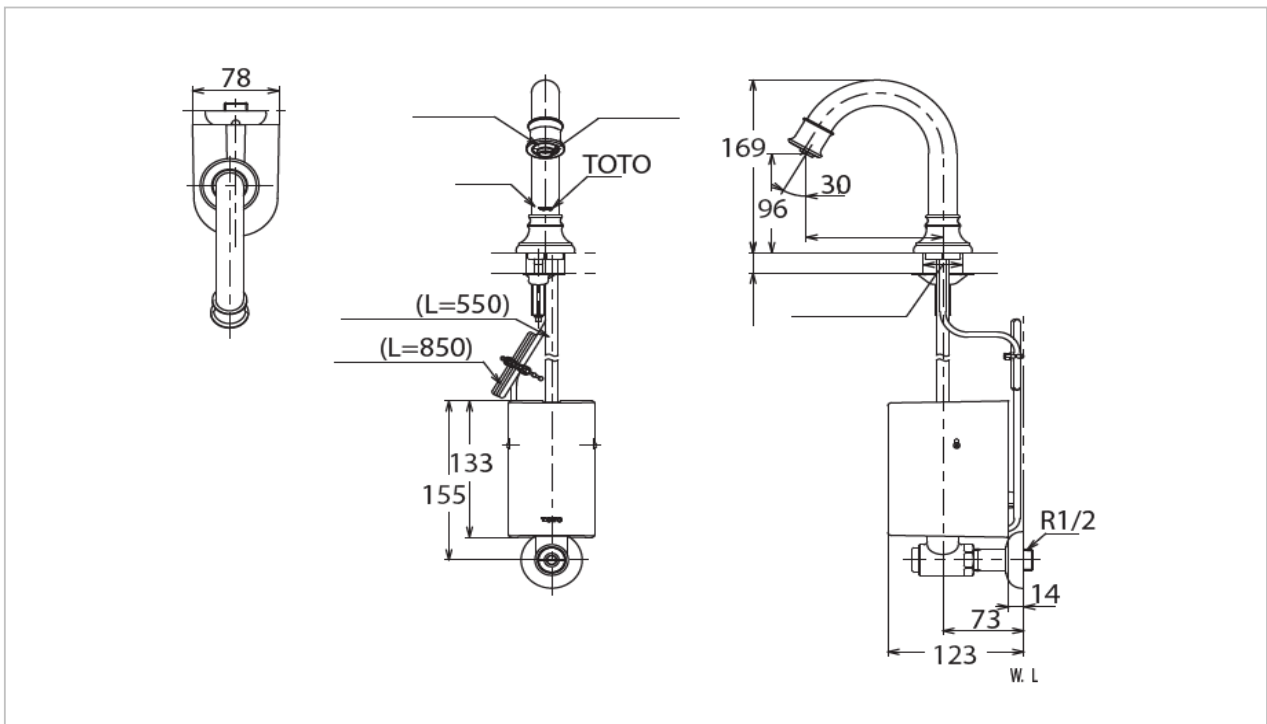

TOTO

FAUCET&SHOWER

TEN12CWX

"Eco Power" Faucet

Product Features

TEN12CWX

Single Sensor Faucet without Pop-up Rod

TEN22CWX

Thermostatic Sensor Faucet without Pop-up Rod

Suggestion Fittings & Parts

Remark : We reserve the right to change some parts for suitability.

TOTO (THAILAND) CO.,LTD

Bangkok Office : 598 Q House Ploenjit Building., G floor., Ploenchit Rd., Lumpini, Pathumwan, Bangkok. 10330 Thailand