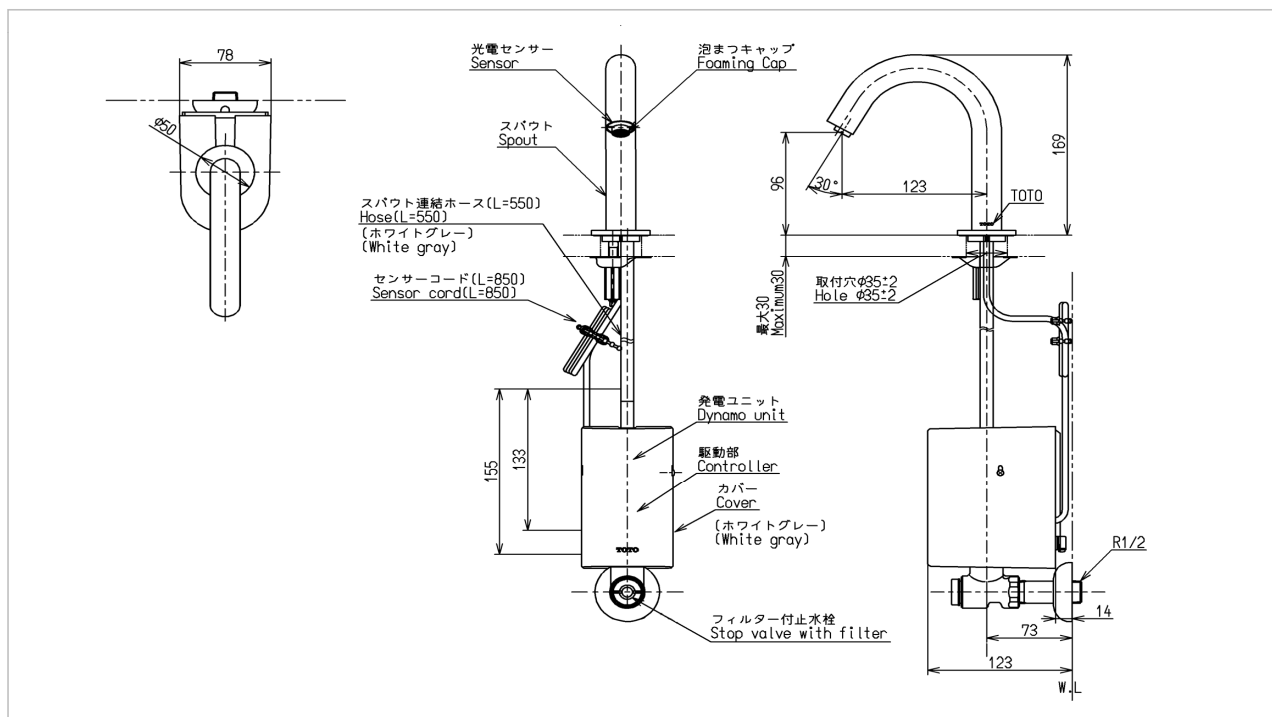

TOTO

FAUCET&SHOWER

TEN12AK-EC

"Eco Power" Faucet

Product Features

Water Pressure : 0.05MPa ~ 0.75MPa
Water Usage : 2.0 L/min
Finish : Nickel Chrome

Suggestion Fittings & Parts

Remark : We reserve the right to change some parts for suitability.