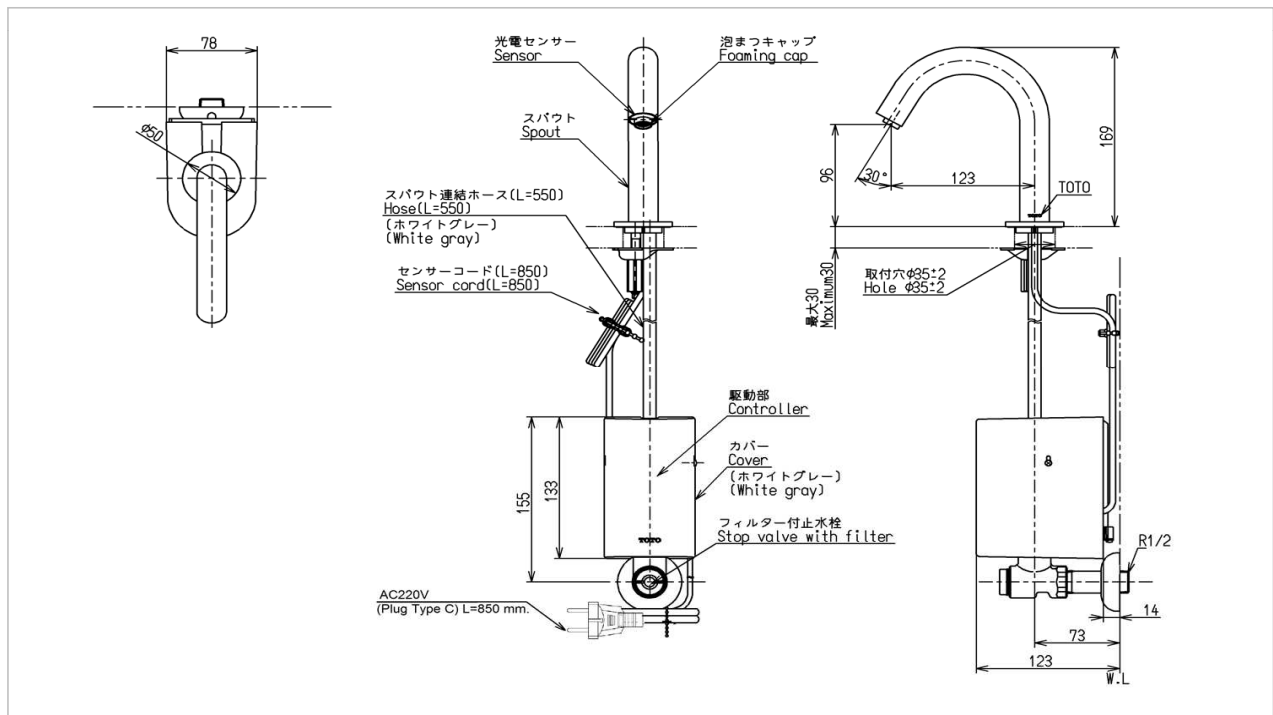

TOTO

FAUCET&SHOWER

TEN12AK-AC

Auto Faucet (AC220V)

Product Features

Water Pressure : 0.05MPa ~ 0.75MPa

Water Usage : 1.5 L/min

Finish : Nickel Chrome