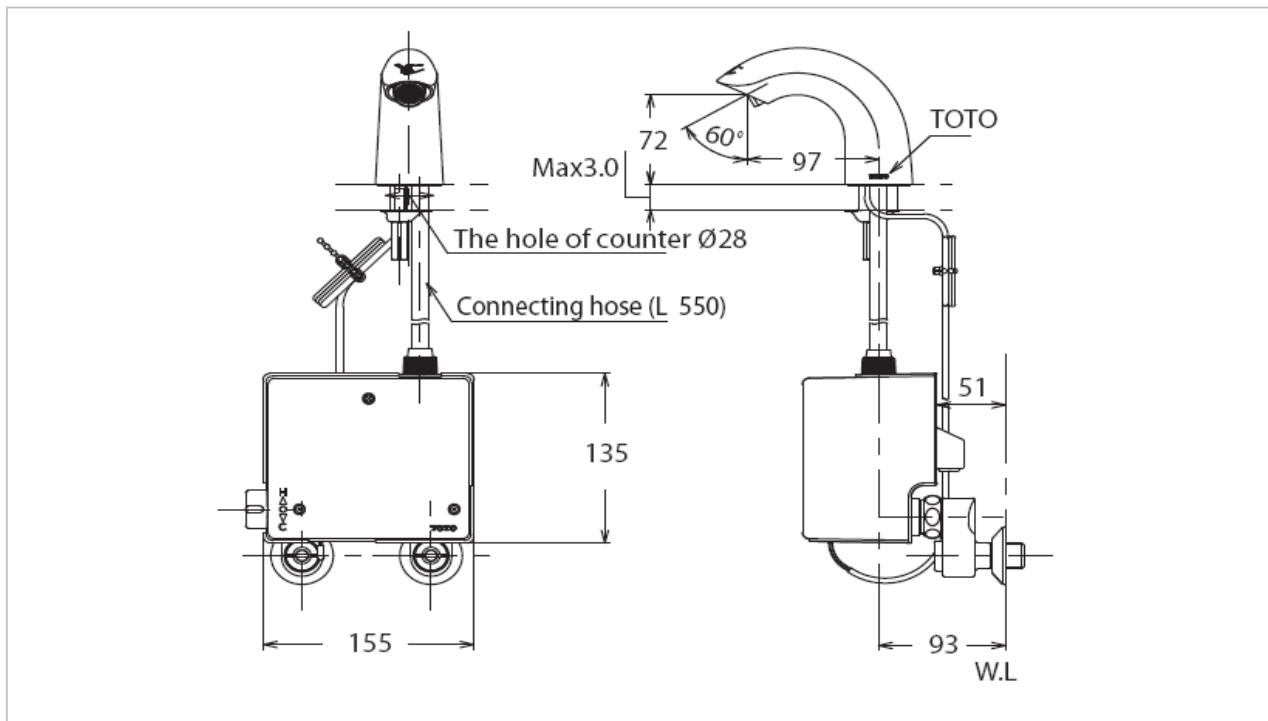

TOTO

FAUCET&SHOWER

TEL80AWX

"Eco Power" Faucet

Product Features

TEL80AWX

Thermostat Sensor Faucet without Pop-up Rod

TEL81AWX

Thermostat Sensor Faucet with Pop-up Rod

Suggestion Fittings & Parts

Remark : We reserve the right to change some parts for suitability.

TOTO (THAILAND) CO.,LTD

Bangkok Office : 598 Q House Ploenjit Building., G floor., Ploenchit Rd.,Lumpini, Pathumwan, Bangkok. 10330 Thailand