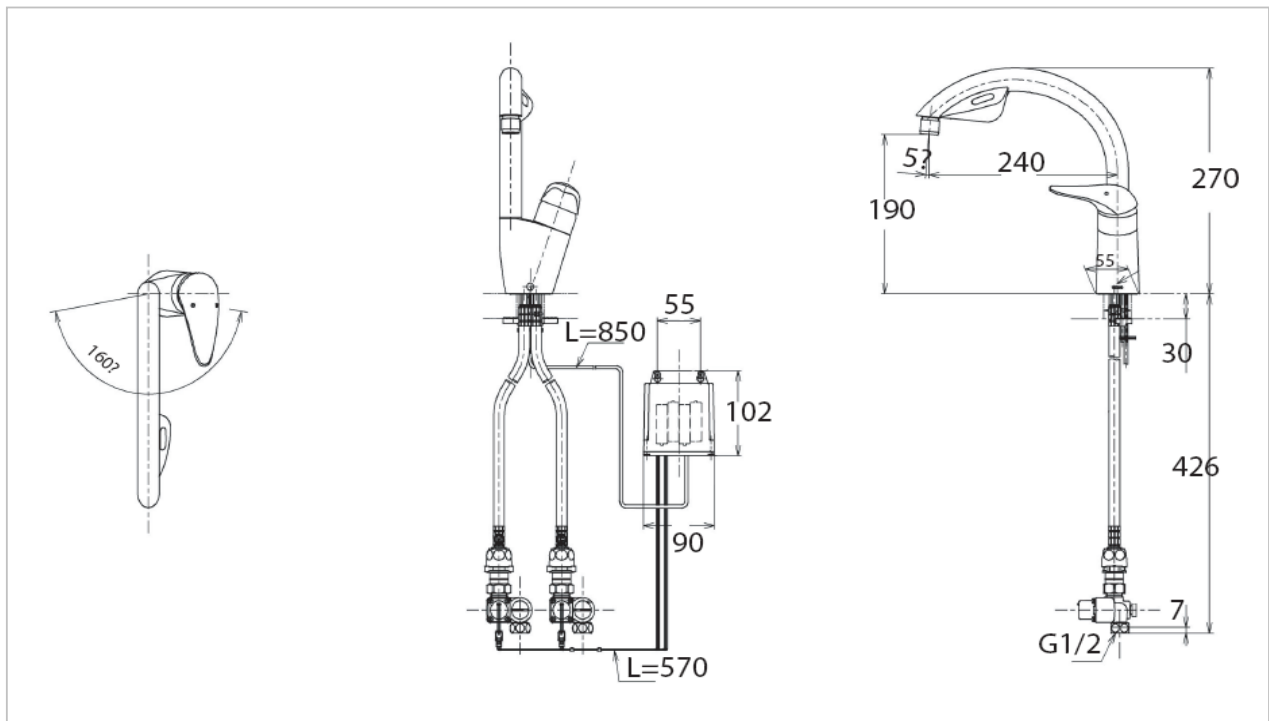

TOTO

FAUCET&SHOWER

TEK34UPADX

Kitchen Faucet

Product Features

Sensor Kitchen Faucet with Single Lever

Suggestion Fittings & Parts

Remark : We reserve the right to change some parts for suitability.