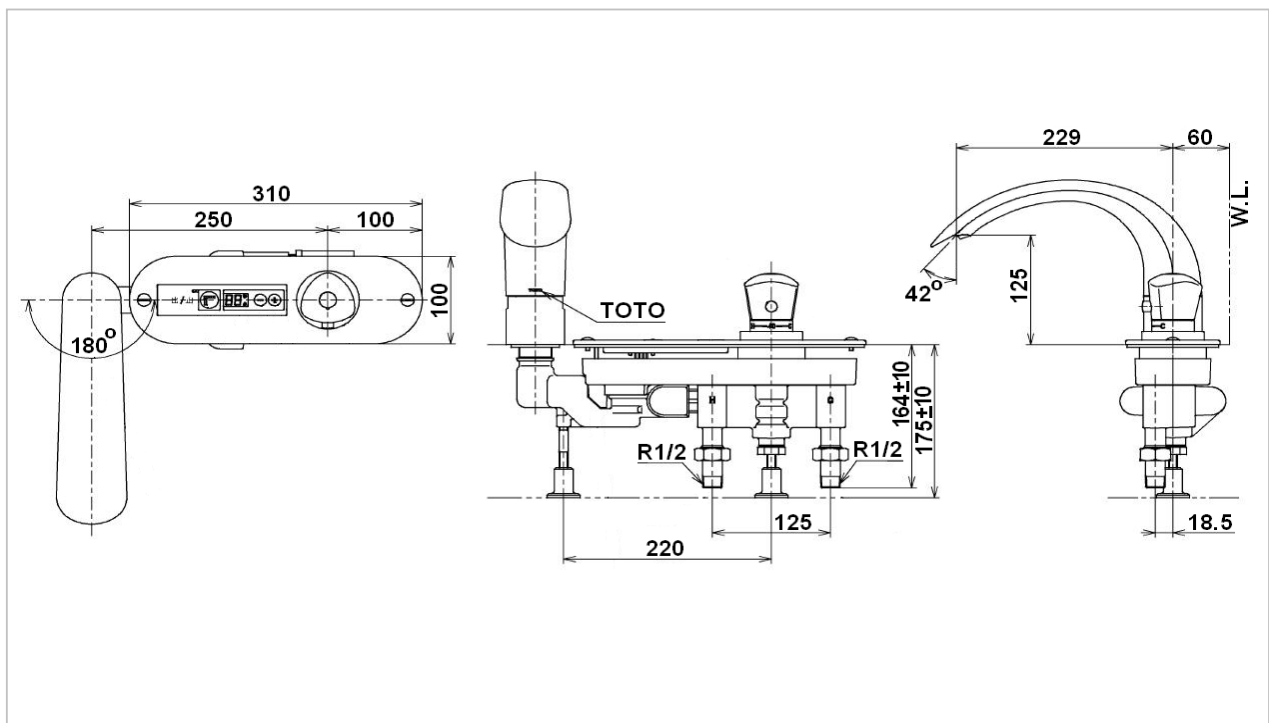

TOTO

FAUCET&SHOWER

TEB1RX2

Thermostatic Bath Filler with Timer

Product Features

Suggestion Fittings & Parts

Remark : We reserve the right to change some parts for suitability.

TOTO (THAILAND) CO.,LTD