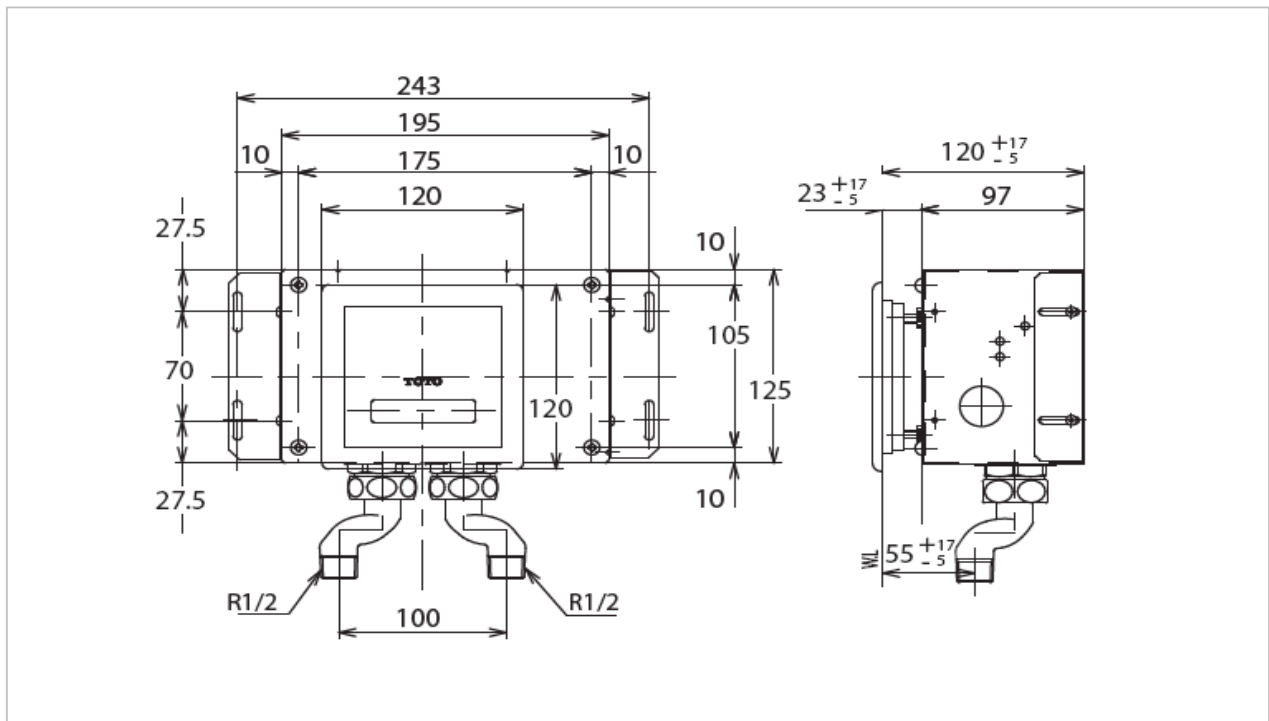

TOTO

FLUSH VALVE

TEA99DV1

Urinal Flush Valve

Product Features

- Concealed Urinal Sensor Flush Valve (Battery)
- Slim and Stylish Body
- Scratch Free Surface
- Easy Cleaning and Maintenance
- Suitable for Hotel or Airport