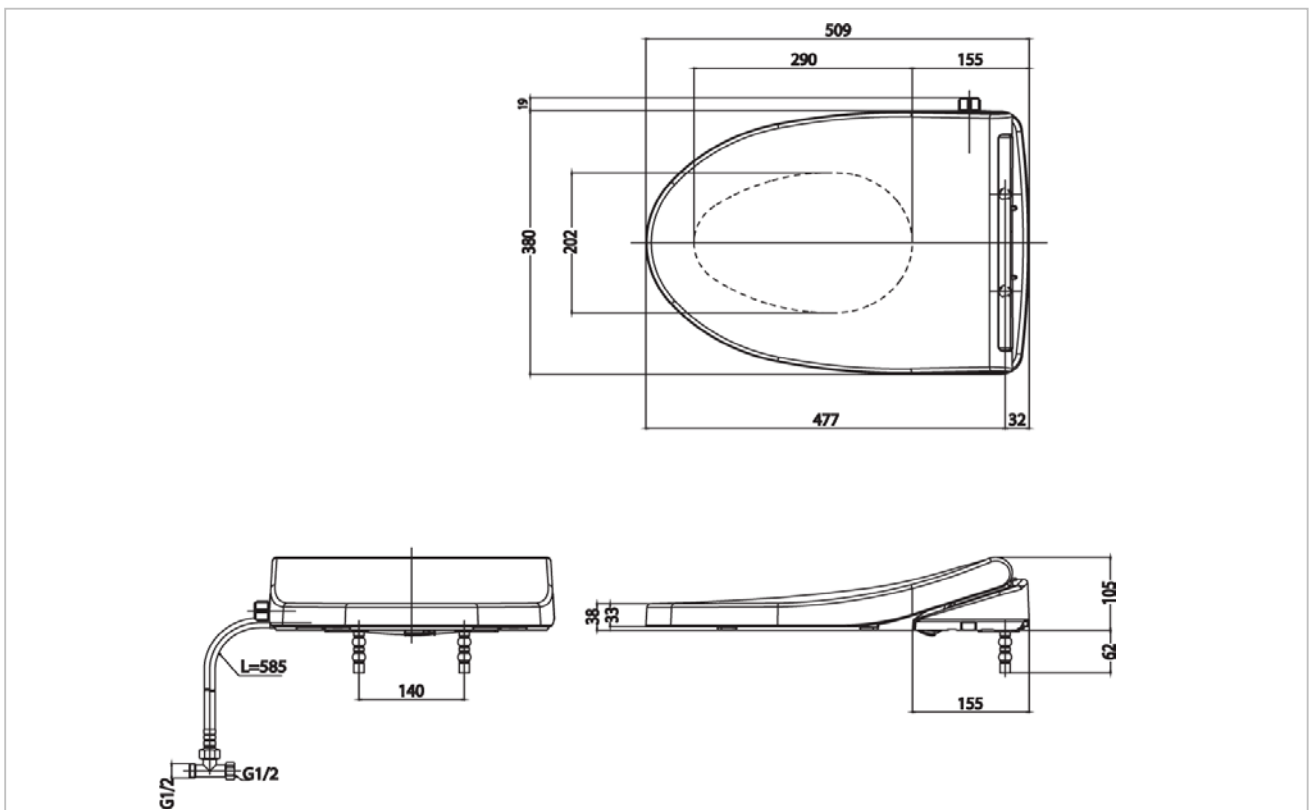

TOTO

SEAT&COVER

TCW1211A

Eco Washer

Product Features

- Eco Washer
- Rear Cleansing
- Front Cleansing
- Soft Closing Seat & Cover (Urea Resin)

TOTO
GREEN
CHALLENGE

Suggestion Fittings & Parts