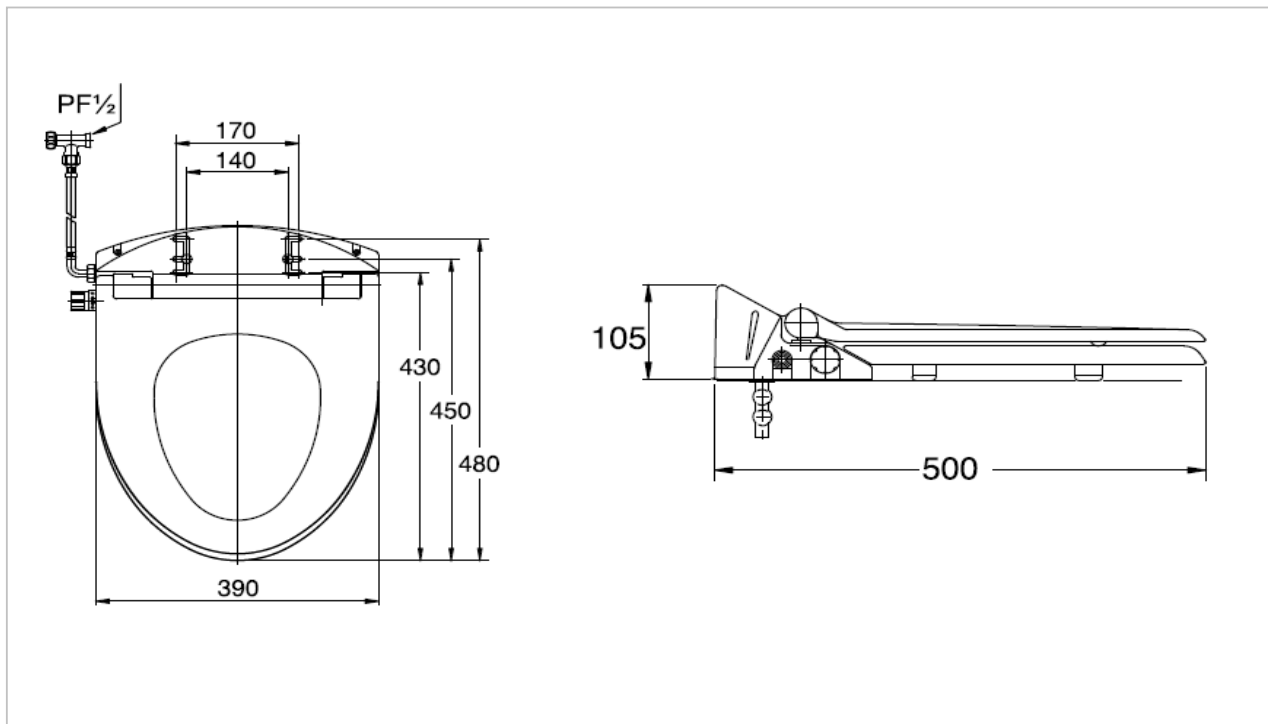

TOTO

SEAT&COVER

TCW01SN

ECO-Washer

Product Features

- Toilet Seat with
- *Rear Cleansing
- *Soft Closing Seat & Cover

Suggestion Fittings & Parts

Remark : We reserve the right to change some parts for suitability.