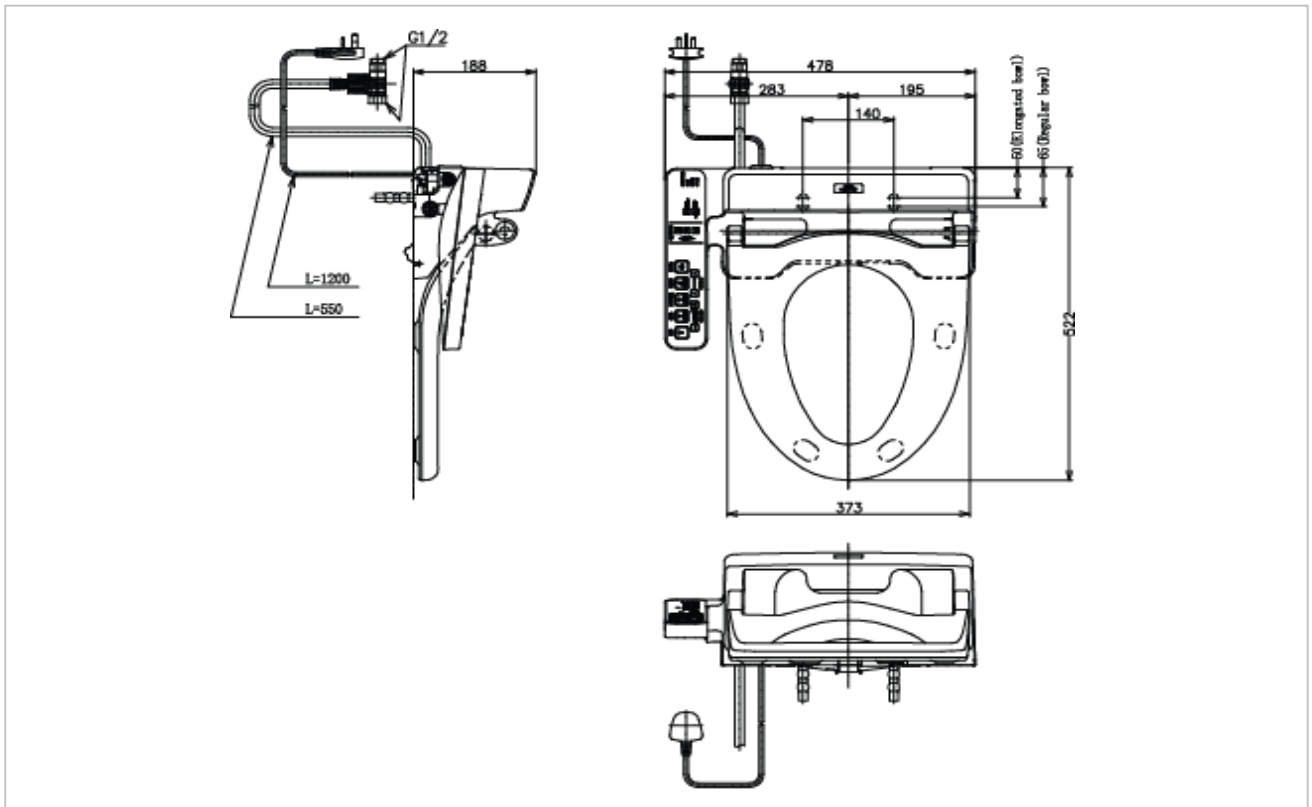

### TCF6631AV6

Washlet

### Product Features

Multi-Function Washlet  
Seat & Cover (220V)  
Bowl Shape : Elongated  
without lid

TOTO  
GREEN  
CHALLENGE

Suggestion Fittings & Parts

Remark : We reserve the right to change some parts for suitability.