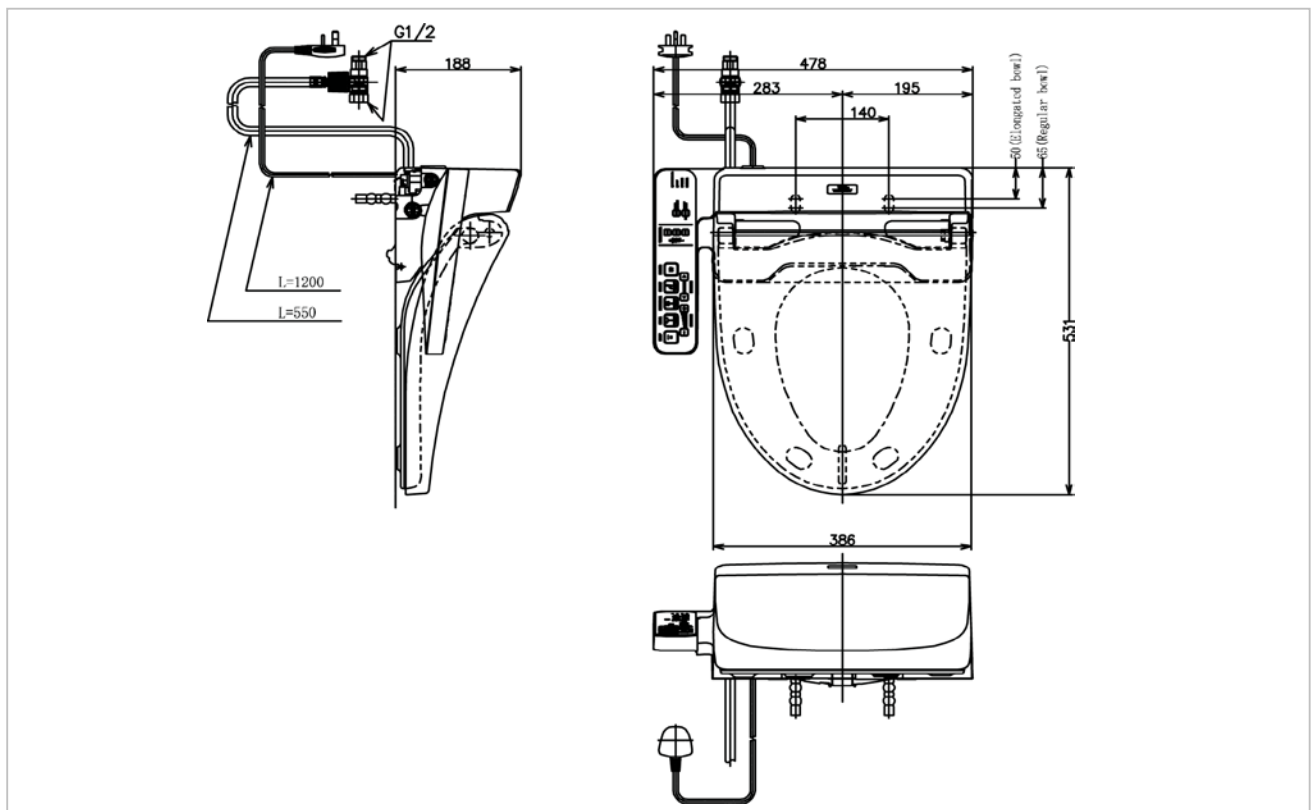

TOTO

SEAT&COVER

TCF6631A

Washlet

Product Features

Multi-Function Washlet
Seat & Cover (220V)
Bowl Shape : Elongated

TOTO
GREEN
CHALLENGE

Suggestion Fittings & Parts