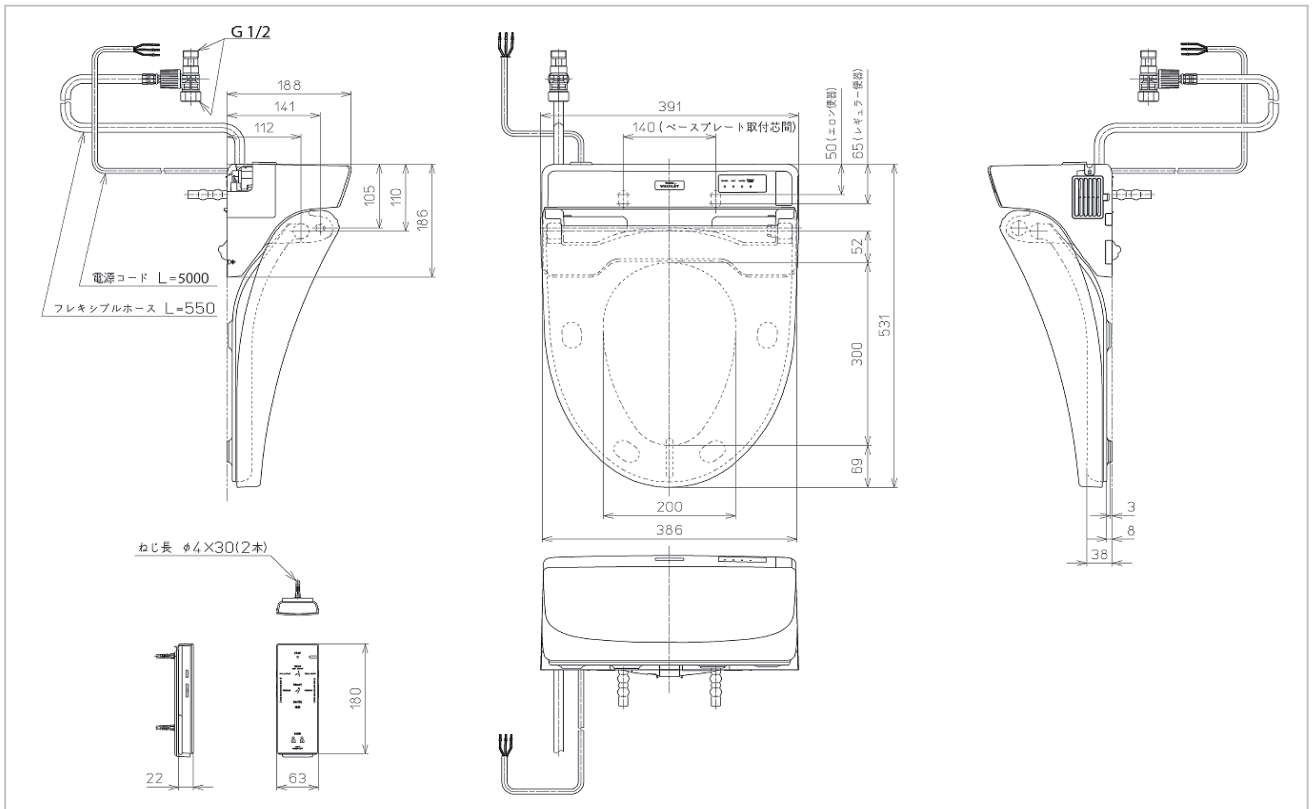

### Washlet

### Product Features

Washlet Multi-Function Seat&Cover

Bowl Shape : Elongated

AC 220V-240V ~ 50/60 Hz

**\*This model has no plug head with 5 meter cord**