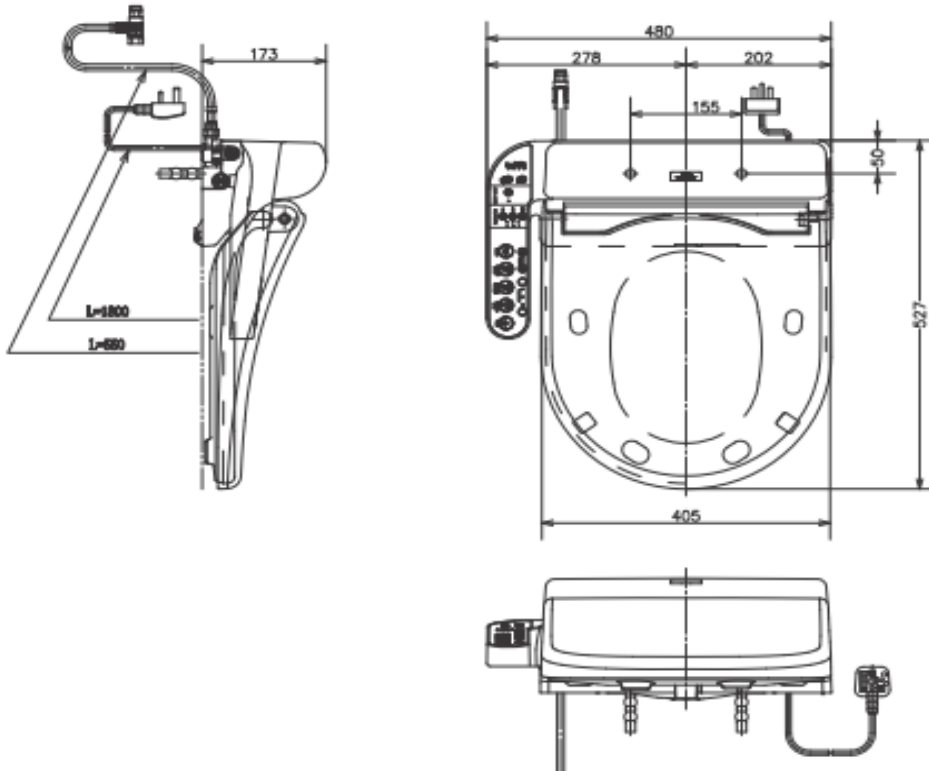

#### Product Features

Size : 480 x 522 x 173 mm

Color : White

Material : Plastic