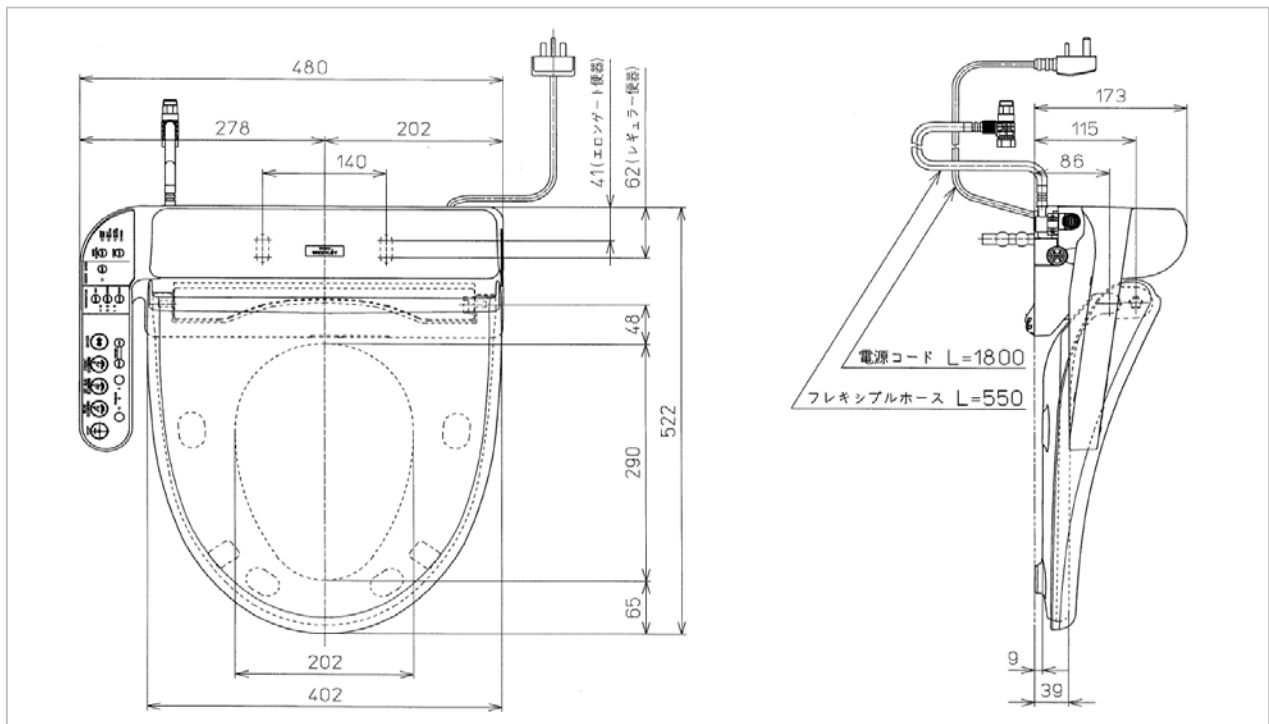

Size : 522 x 480 x 173 mm.

(Elongated & Regular adjustable)

Water Pressure : Min. : 0.05 MPa

Max. : 0.75 MPa

Power rating : 220V/ 50/60H / 304 W

Length of Power Cord : 1.8 m

Material : Plastic

Suggestion Fittings & Parts