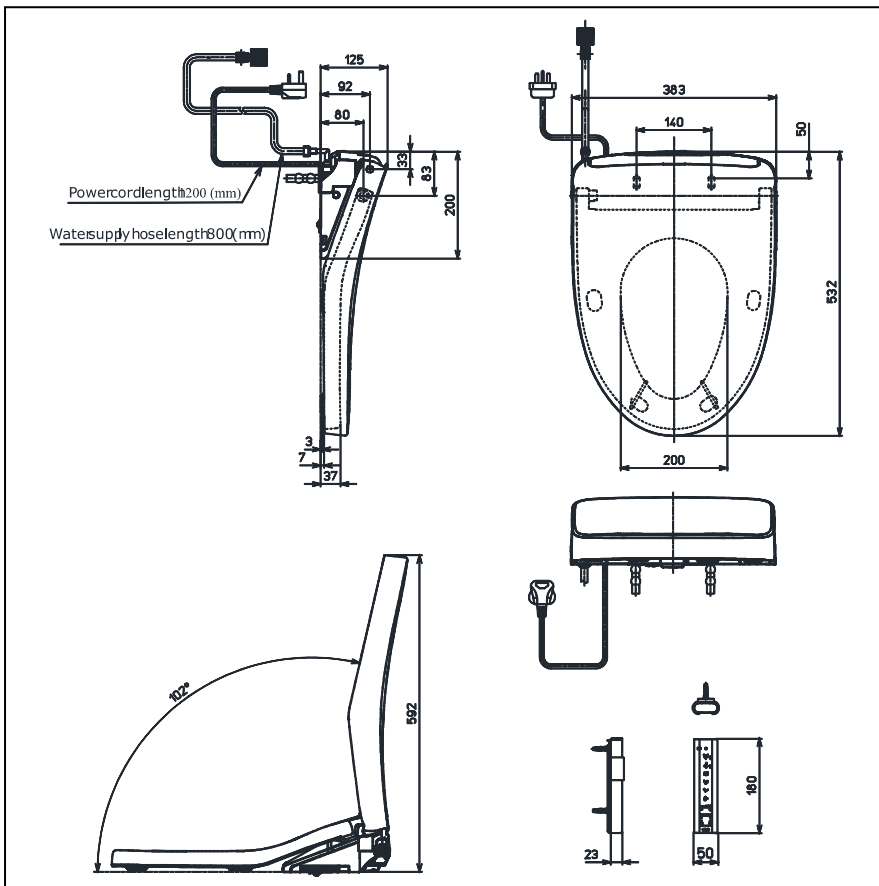

Drawing:

TOTO (THAILAND) CO.,LTD

Bangkok Office : G Tower Grand Rama 9,12th Floor, South Wing, 9 Rama IX Road, Huaykwang Sub-district, Huaykwang District, Bangkok. 10310 Thailand

Tel : +(66)2-117-9520(AUTO) Fax : +(66)2-117-9527

th.toto.com