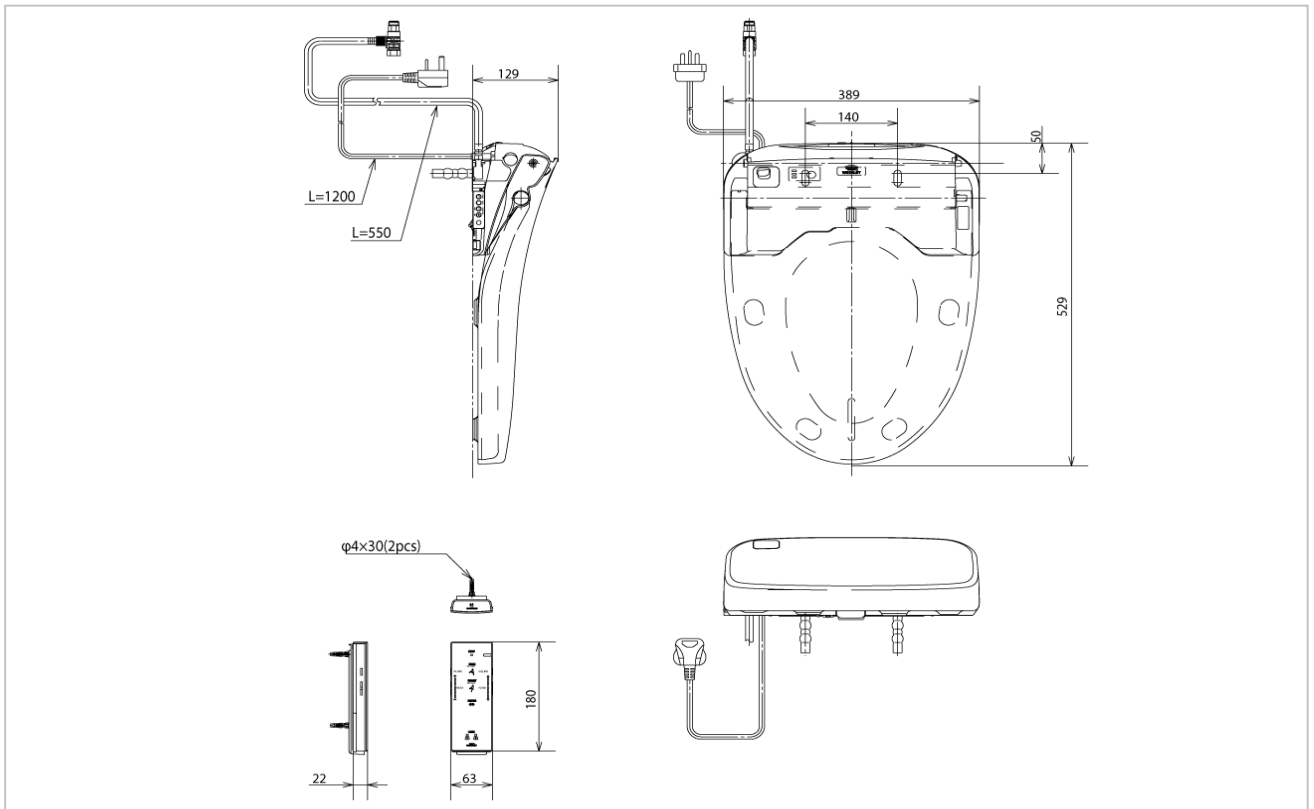

### Product Features

Multi-Function Washlet  
Seat & Cover (220V)  
Bowl Shape : Elongated